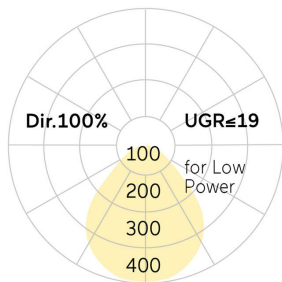

lightnet

Basic-G1

Pendant luminaire - Direct light distribution

Article code: BG1ASL-840M-D600-U

Customer / Project: _____

Note: _____

Productname	Basic-G1
Lamp	LED
Installation Type	Pendant luminaire
Surface finish	Radiant Silver
Light characteristics	Direct light distribution
Colour temperature	4000K
Colour Rendering Index (CRI)	CRI>80
Optical system	Microprismatic screen
Control	Dimmable (DALI)
Length L/Diameter D (mm)	D=600mm
Height H (mm)	H=75mm
Current/Power	Medium-Power
Luminous Flux	7250lm
Power consumption	50W
Suspension	Central susp. (Set)
Ceiling rose colour	Ceiling rose: Matching luminaire`s surface colour
Pendant length (mm)	Pendant length max 1500mm
Degree of protection	IP40
Certification	Prüfzeichen: ENEC
Cable Colour	Power supply: transparent
LED lifetime	L85B10 (tq 25°C) = 50.000h
Photometric code	8 40 / 3 3 9
Photobiological class	RG0 (EN62471)
Indoor/Outdoor	Indoor: ta [ambient] max. 25°C
Weight (kg)	9,3kg