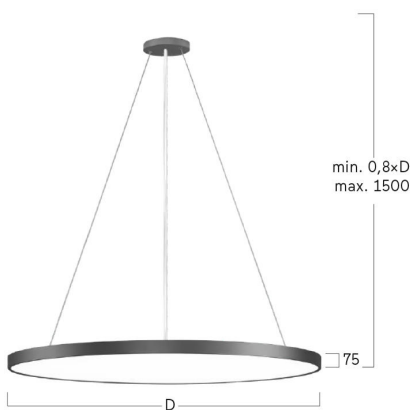

## Basic-G1

Pendant luminaire - Direct light distribution

Article code: BG1ASL-840M-D600-U

Illustrations may only be similar and serve as an orientation.

Basic-G1. LED. Pendant luminaire. Luminaire body made of high-quality aluminum profile. Surface finish Radiant Silver. Direct only light distribution. Colour temperature: 4000K (Cool White). Colour Rendering Index (CRI): >80. Microprismatic screen for uniform illumination and reduced luminance in office areas. Dimmable DALI. DxH (round). D=600mm. H=75mm. Central cord suspension with ceiling rose and power supply cable (Set). Pendant length max 1500mm. Power supply: transparent. Ceiling rose: Matching

## Basic-G1

Pendant luminaire - Direct light distribution

Article code: BG1ASL-840M-D600-U

Customer / Project: \_\_\_\_\_

Note: \_\_\_\_\_

Productname	Basic-G1
Lamp	LED
Installation Type	Pendant luminaire
Surface finish	Radiant Silver
Light characteristics	Direct light distribution
Colour temperature	4000K
Colour Rendering Index (CRI)	CRI>80
Optical system	Microprismatic screen
Control	Dimmable (DALI)
Length L/Diameter D (mm)	D=600mm
Height H (mm)	H=75mm
Current/Power	Medium-Power
Luminous Flux	7250lm
Power consumption	50W
Suspension	Central susp. (Set)
Ceiling rose colour	Ceiling rose: Matching luminaire`s surface colour
Pendant length (mm)	Pendant length max 1500mm
Degree of protection	IP40
Certification	Prüfzeichen: ENEC
Cable Colour	Power supply: transparent
LED lifetime	L85B10 (tq 25°C) = 50.000h
Photometric code	8 40 / 3 3 9
Photobiological class	RG0 (EN62471)
Indoor/Outdoor	Indoor: ta [ambient] max. 25°C
Weight (kg)	9,3kg