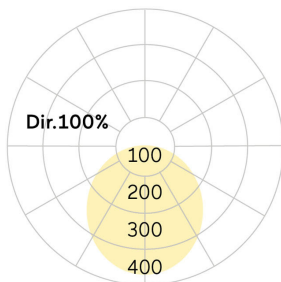

lightnet

Basic-G5

Pendant luminaire - Direct light distribution

Article code: BG5OSL-830H-D600-P

Illustrations may only be similar and serve as an orientation.

Basic-G5. LED. Pendant luminaire. Luminaire body with 38mm visible overall height and minimalist edge of only 5mm. Luminaire body made of high-quality aluminum profile. Surface finish Radiant Silver. Direct only light distribution. Colour temperature: 3000K (Warm White). Colour Rendering Index (CRI): >80. Opal diffuser for enhanced light transmission and perfect uniform illumination. Dimmable DALI. DxH (round). D=600mm. H=38mm. Rod suspension with ceiling rose (Set). Pendant

lightnet

Basic-G5

Pendant luminaire - Direct light distribution

Article code: BG5OSL-830H-D600-P

Customer / Project: _____

Note: _____

Productname	Basic-G5
Lamp	LED
Installation Type	Pendant luminaire
Surface finish	Radiant Silver
Light characteristics	Direct light distribution
Colour temperature	3000K
Colour Rendering Index (CRI)	CRI>80
Optical system	Opal diffuser
Control	Dimmable (DALI)
Length L/Diameter D (mm)	D=600mm
Height H (mm)	H=38mm
Current/Power	High-Power
Luminous Flux	5255lm
Power consumption	42W
Suspension	Rod susp. (Set)
Ceiling rose colour	Ceiling rose: Matching luminaire`s surface colour
Pendant length (mm)	Pendant length on request
Degree of protection	IP40
Certification	Prüfzeichen: ENEC
LED lifetime	L80B10 (tq 25°C) = 50.000h
Photometric code	8 30 / 3 3 9
Photobiological class	RG0 (EN62471)
Indoor/Outdoor	Indoor: ta [ambient] max. 25°C
Weight (kg)	6,2kg