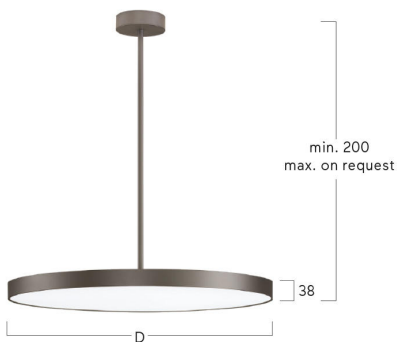

lightnet

Basic-G5

Pendant luminaire - Direct light distribution

Article code: BG5OSL-830H-D600-P

Illustrations may only be similar and serve as an orientation.

Basic-G5. LED. Pendant luminaire. Luminaire body with 38mm visible overall height and minimalist edge of only 5mm. Luminaire body made of high-quality aluminum profile. Surface finish Radiant Silver. Direct only light distribution. Colour temperature: 3000K (Warm White). Colour Rendering Index (CRI): >80. Opal diffuser for enhanced light transmission and perfect uniform illumination. Dimmable DALI. DxH (round). D=600mm. H=38mm. Rod suspension with ceiling rose (Set). Pendant

lightnet

Basic-G5

Pendant luminaire - Direct light distribution

Article code: BG5OSL-830H-D600-P

Customer / Project: _____

Note: _____

Productname	Basic-G5
Lamp	LED
Installation Type	Pendant luminaire
Surface finish	Radiant Silver
Light characteristics	Direct light distribution
Colour temperature	3000K
Colour Rendering Index (CRI)	CRI>80
Optical system	Opal diffuser
Control	Dimmable (DALI)
Length L/Diameter D (mm)	D=600mm
Height H (mm)	H=38mm
Current/Power	High-Power
Luminous Flux	5255lm
Power consumption	42W
Suspension	Rod susp. (Set)
Ceiling rose colour	Ceiling rose: Matching luminaire`s surface colour
Pendant length (mm)	Pendant length on request
Degree of protection	IP40
Certification	Prüfzeichen: ENEC
LED lifetime	L80B10 (tq 25°C) = 50.000h
Photometric code	8 30 / 3 3 9
Photobiological class	RG0 (EN62471)
Indoor/Outdoor	Indoor: ta [ambient] max. 25°C
Weight (kg)	6,2kg