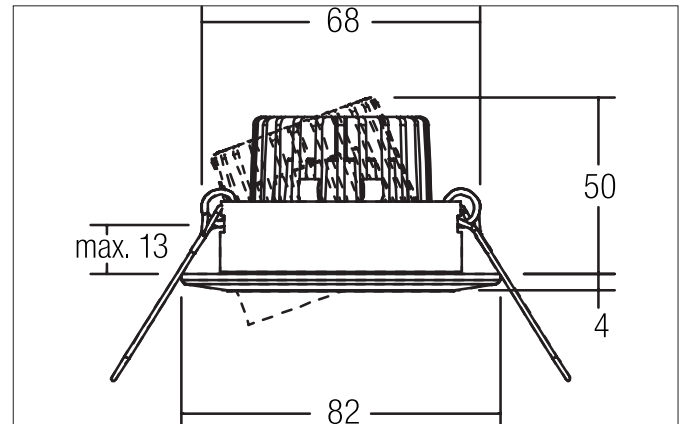

CARYL LED recessed spot set, on/off switchable

Article no. 38303073

Light.
For Generations.**Tender**

LED recessed spot set, on/off switchable, Round. Toolless ceiling installation by installation springs. Ceiling cut-out Ø 68 mm, Installation depth 50 mm, Outer diameter 82 mm, Weight 0,178 kg, Reflector silver with rotationssymmetrical, deep, wide distributed light intensity. optimal light distribution due to a glass transparent cover. Luminous flux 680 lm, Power 1 x 6 W, System Efficiency 113 lm/W, Light colour warm white, Correlated color temprature (CCT) 3.000 K, Colour rendering index CRI > 80, Housing material: Aluminium / Glass, Colour: White, Permissible ambient temperature (ta): -20 °C - +25 °C, Protection class (EN 61140): II, Degree of protection (DIN EN 60529): IP20. With electronic driver, on/off switchable.

Article data	
Article no.	38303073
GTIN	4251433909033
Series name	CARYL
Short description	LED recessed spot set, on/off switchable
Material	Aluminium / Glass
Colour	White
Type of surface	Glossy
Shape	Round
Outer diameter	82 mm
Built-in diameter	68 mm
Installation depth	50 mm
Hight	4 mm
Weight	0.178 kg

CARYL LED recessed spot set, on/off switchable

Article no. 38303073

Light.
For Generations.

Lighting technology	
Colour temperature	3.000 K
Light colour	White
Light output	Direct
Luminous flux	680 lm
System efficiency	113 lm/W
Colour rendering	CRI > 80
Reflector	High-gloss
Reflektorfarbe	silver
Beam angle	38°
Light sharing	Symmetric