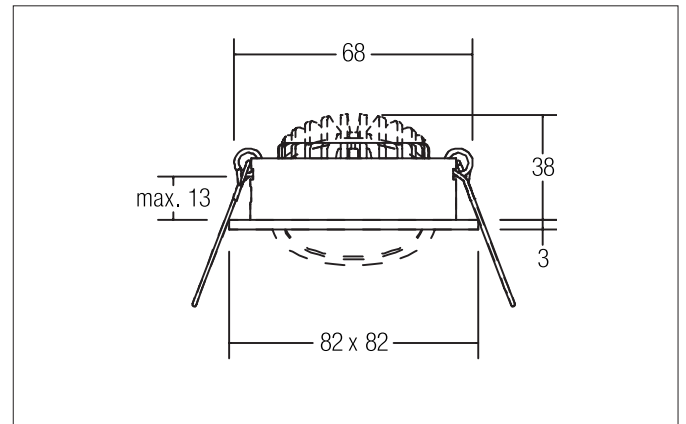

**SEVEN-S LED recessed spot**

Article no. 12262253

Light.  
For Generations.**Tender**

LED recessed spot, Square. Toolless ceiling installation by installation springs. Ceiling cut-out Ø 68 mm, Installation depth 38 mm, Length 82 mm, Width 82 mm, Weight 0,124 kg, Reflector silver with rotationssymmetrical, deep, wide distributed light intensity. optimal light distribution due to a plastic, transparent cover. Luminous flux 740 lm, Power 1 x 7 W, System Efficiency 106 lm/W, Light colour warm white, Correlated color temprature (CCT) 2.700 K, Colour rendering index CRI > 80, Rated life time L70/B50 at 25 °C: 50000 h, Housing material: Aluminium / Polycarbonate, Colour: Alu, Permissible ambient temperature (ta): -20 °C - +25 °C, Protection class (EN 61140): III, Degree of protection (DIN EN 60529): IP20. For connection to an external driver, which is not included in the scope of delivery of the luminaire. Depending on driver dimmable.

**Product Benefits**

- Square recessed spotlight made of solid aluminum with polycarbonate cover.
- Easy and tool-free mounting.
- CRI > 80.
- Low mounting depth 38 mm, length 82 mm, width 82 mm, Ceiling cut-out 68 mm.
- Ceiling thickness maximum 13 mm.
- Large article variance in terms of housing color and color temperature.
- Power supply with 350 mA.
- Also available as switchable or dimmable (trailing-edge phase dimmer) set.
- Alternatively available in round design.

**SEVEN-S LED recessed spot**

Article no. 12262253

Light.  
For Generations.

Article data	
Article no.	12262253
GTIN	4250047785323
Series name	SEVEN-S
Short description	LED recessed spot
Material	Aluminium / Polycarbonate
Colour	Alu
Type of surface	Matt
Shape	Square
Built-in diameter	68 mm
Installation depth	38 mm
Length	82 mm
Width	82 mm
Height	3 mm
Weight	0.124 kg