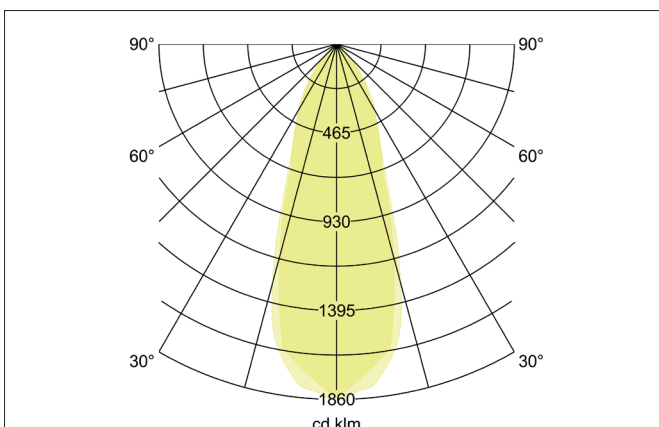

**SEVEN-S LED recessed spot**

Article no. 12262253

Light.  
For Generations.**Tender**

LED recessed spot, Square. Toolless ceiling installation by installation springs. Ceiling cut-out Ø 68 mm, Installation depth 38 mm, Length 82 mm, Width 82 mm, Weight 0,124 kg, Reflector silver with rotationssymmetrical, deep, wide distributed light intensity. optimal light distribution due to a plastic, transparent cover. Luminous flux 740 lm, Power 1 x 7 W, System Efficiency 106 lm/W, Light colour warm white, Correlated color temprature (CCT) 2.700 K, Colour rendering index CRI > 80, Rated life time L70/B50 at 25 °C: 50000 h, Housing material: Aluminium / Polycarbonate, Colour: Alu, Permissible ambient temperature (ta): -20 °C - +25 °C, Protection class (EN 61140): III, Degree of protection (DIN EN 60529): IP20. For connection to an external driver, which is not included in the scope of delivery of the luminaire. Depending on driver dimmable.

**Product Benefits**

- Square recessed spotlight made of solid aluminum with polycarbonate cover.
- Easy and tool-free mounting.
- CRI > 80.
- Low mounting depth 38 mm, length 82 mm, width 82 mm, Ceiling cut-out 68 mm.
- Ceiling thickness maximum 13 mm.
- Large article variance in terms of housing color and color temperature.
- Power supply with 350 mA.
- Also available as switchable or dimmable (trailing-edge phase dimmer) set.
- Alternatively available in round design.

Lighting technology	
Colour temperature	2.700 K
Light colour	White
Light output	Direct
Luminous flux	740 lm
System efficiency	106 lm/W
Colour rendering	CRI > 80
Reflector	High-gloss
Reflektorfarbe	silver
Beam angle	38°
Light sharing	Symmetric