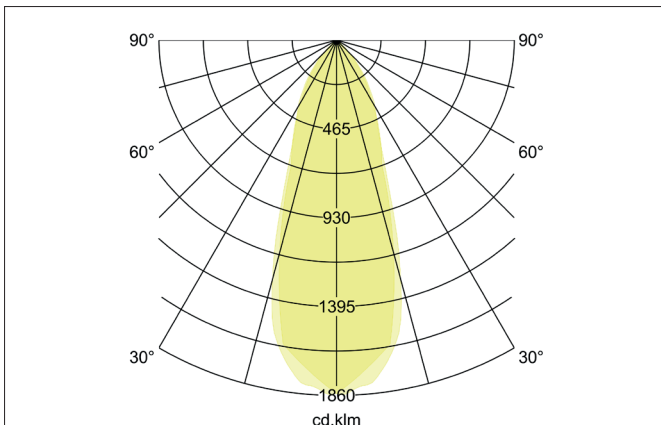

SEVEN-S LED recessed spot set, on/off switchable

Article no. 38262643

Light.
For Generations.**Tender**

LED recessed spot set, on/off switchable, Square. Toolless ceiling installation by installation springs. Ceiling cut-out \varnothing 68 mm, Installation depth 38 mm, Length 82 mm, Width 82 mm, Weight 0,214 kg, Reflector silver with rotationssymmetrical, deep, wide distributed light intensity. optimal light distribution due to a plastic, transparent cover. Luminous flux 740 lm, Power 1 x 7 W, System Efficiency 106 lm/W, Light colour warm white, Correlated color temperature (CCT) 2.700 K, Colour rendering index CRI > 80, Rated life time L70/B50 at 25 °C: 50000 h, Housing material: Aluminium / Polycarbonate, Colour: Titanium, Permissible ambient temperature (ta): -20 °C - +25 °C, Protection class (EN 61140): II, Degree of protection (DIN EN 60529): IP20. With electronic driver, on/off switchable with integrated strain relief.

Product Benefits

- Square recessed spotlight made of solid aluminum with polycarbonate cover.
- Easy and tool-free mounting.
- CRI > 80.
- Low mounting depth 38 mm, length 82 mm, width 82 mm, Ceiling cut-out 68 mm.
- Ceiling thickness maximum 13 mm.
- Large article variance in terms of housing color and color temperature.
- Switchable set - alternatively available in version for 350 mA and as dimmable (trailing-edge phase dimmer) set available.
- Alternatively available in round design.

SEVEN-S LED recessed spot set, on/off switchable

Article no. 38262643

Light.
For Generations.

Article data	
Article no.	38262643
GTIN	4251433920687
Series name	SEVEN-S
Short description	LED recessed spot set, on/off switchable
Material	Aluminium / Polycarbonate
Colour	Titanium
Type of surface	Matt
Shape	Square
Built-in diameter	68 mm
Installation depth	38 mm
Length	82 mm
Width	82 mm
Height	3 mm
Weight	0.214 kg