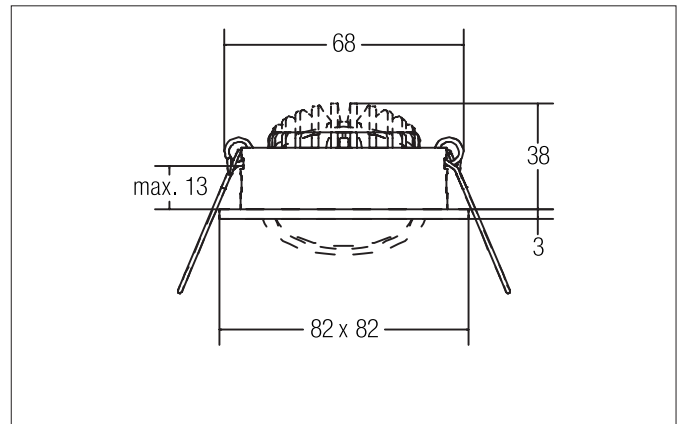

SEVEN-S LED recessed spot set, on/off switchable

Article no. 38262643

Light.
For Generations.**Tender**

LED recessed spot set, on/off switchable, Square. Toolless ceiling installation by installation springs. Ceiling cut-out \varnothing 68 mm, Installation depth 38 mm, Length 82 mm, Width 82 mm, Weight 0,214 kg, Reflector silver with rotationssymmetrical, deep, wide distributed light intensity. optimal light distribution due to a plastic, transparent cover. Luminous flux 740 lm, Power 1 x 7 W, System Efficiency 106 lm/W, Light colour warm white, Correlated color temperature (CCT) 2.700 K, Colour rendering index CRI > 80, Rated life time L70/B50 at 25 °C: 50000 h, Housing material: Aluminium / Polycarbonate, Colour: Titanium, Permissible ambient temperature (ta): -20 °C - +25 °C, Protection class (EN 61140): II, Degree of protection (DIN EN 60529): IP20. With electronic driver, on/off switchable with integrated strain relief.

Product Benefits

- Square recessed spotlight made of solid aluminum with polycarbonate cover.
- Easy and tool-free mounting.
- CRI > 80.
- Low mounting depth 38 mm, length 82 mm, width 82 mm, Ceiling cut-out 68 mm.
- Ceiling thickness maximum 13 mm.
- Large article variance in terms of housing color and color temperature.
- Switchable set - alternatively available in version for 350 mA and as dimmable (trailing-edge phase dimmer) set available.
- Alternatively available in round design.

SEVEN-S LED recessed spot set, on/off switchable

Article no. 38262643

Light.
For Generations.

Article data	
Article no.	38262643
GTIN	4251433920687
Series name	SEVEN-S
Short description	LED recessed spot set, on/off switchable
Material	Aluminium / Polycarbonate
Colour	Titanium
Type of surface	Matt
Shape	Square
Built-in diameter	68 mm
Installation depth	38 mm
Length	82 mm
Width	82 mm
Height	3 mm
Weight	0.214 kg