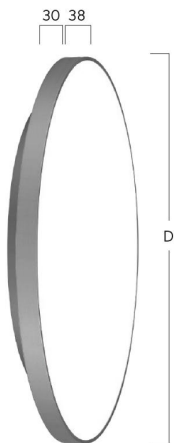

Basic-X5

Surface mounted luminaire - Direct/indirect light distribution

Article code: BX5ASL-840H-D600

Illustrations may only be similar and serve as an orientation.

Basic-X5. LED. Wall or ceiling mounted luminaire. Luminaire body with distance-spacer. Luminaire body made of high-quality aluminum profile. Surface finish Radiant Silver. Direct light distribution and indirect lighting corona. Colour temperature: 4000K (Cool White). Colour Rendering Index (CRI): >80. Microprismatic screen for uniform illumination and reduced luminance in office areas. UGR<=19. Dimmable DALI. DxH (round). D=600mm. H=38

+30mm. High-power current. 8040lm. 63W. 7,2kg. Binning initial <= MacAdam 3. IP40. Protection class I. CE, UKCA marking. Prüfzeichen: ENEC. IK02. 220-240V. 50-60 Hz. RG0 (EN62471). Luminous flux reduction up to 0,4%/1.000 operating hours. Nominal failure rate: 0,2%/1.000 operating hours. L80B10 (tq 25°C) = 50.000h. 5 years warranty. Manufacturer: Lightnet GmbH, ISO 9001:2015 and 50001:2018 certified.

Basic-X5

Surface mounted luminaire - Direct/indirect light distribution

Article code: BX5ASL-840H-D600

Customer / Project: _____

Note: _____

Productname	Basic-X5
Lamp	LED
Installation Type	Surface mounted luminaire
Surface finish	Radiant Silver
Light characteristics	Direct/indirect light distribution
Colour temperature	4000K
Colour Rendering Index (CRI)	CRI>80
Optical system	Microprismatic screen
Control	Dimmable (DALI)
Length L/Diameter D (mm)	D=600mm
Height H (mm)	H=38+30mm
Current/Power	High-Power
Luminous Flux	8040lm
Power consumption	63W
Degree of protection	IP40
Certification	Prüfzeichen: ENEC
LED lifetime	L80B10 (tq 25°C) = 50.000h
UGR	UGR<=19
Photometric code	8 40 / 3 3 9
Photobiological class	RG0 (EN62471)
Indoor/Outdoor	Indoor: ta [ambient] max. 25°C
Weight (kg)	7,2kg