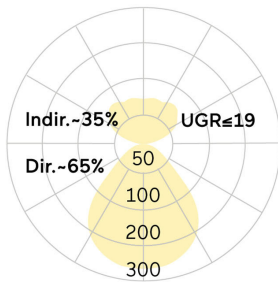

Basic-X5

Surface mounted luminaire - Direct/indirect light distribution

Article code: BX5ASL-840H-D600

Illustrations may only be similar and serve as an orientation.

Basic-X5. LED. Wall or ceiling mounted luminaire. Luminaire body with distance-spacer. Luminaire body made of high-quality aluminum profile. Surface finish Radiant Silver. Direct light distribution and indirect lighting corona. Colour temperature: 4000K (Cool White). Colour Rendering Index (CRI): >80. Microprismatic screen for uniform illumination and reduced luminance in office areas. UGR<=19. Dimmable DALI. DxH (round). D=600mm. H=38

+30mm. High-power current. 8040lm. 63W. 7,2kg. Binning initial <= MacAdam 3. IP40. Protection class I. CE, UKCA marking. Prüfzeichen: ENEC. IK02. 220-240V. 50-60 Hz. RG0 (EN62471). Luminous flux reduction up to 0,4%/1.000 operating hours. Nominal failure rate: 0,2%/1.000 operating hours. L80B10 (tq 25°C) = 50.000h. 5 years warranty. Manufacturer: Lightnet GmbH, ISO 9001:2015 and 50001:2018 certified.

Basic-X5

Surface mounted luminaire - Direct/indirect light distribution

Article code: BX5ASL-840H-D600

Customer / Project: _____

Note: _____

Productname	Basic-X5
Lamp	LED
Installation Type	Surface mounted luminaire
Surface finish	Radiant Silver
Light characteristics	Direct/indirect light distribution
Colour temperature	4000K
Colour Rendering Index (CRI)	CRI>80
Optical system	Microprismatic screen
Control	Dimmable (DALI)
Length L/Diameter D (mm)	D=600mm
Height H (mm)	H=38+30mm
Current/Power	High-Power
Luminous Flux	8040lm
Power consumption	63W
Degree of protection	IP40
Certification	Prüfzeichen: ENEC
LED lifetime	L80B10 (tq 25°C) = 50.000h
UGR	UGR<=19
Photometric code	8 40 / 3 3 9
Photobiological class	RG0 (EN62471)
Indoor/Outdoor	Indoor: ta [ambient] max. 25°C
Weight (kg)	7,2kg