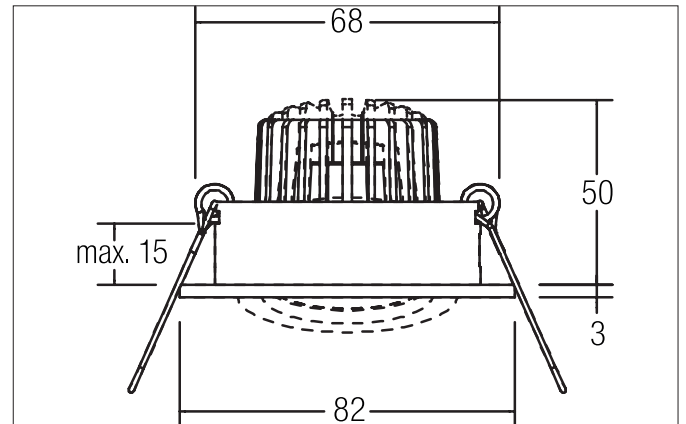

TIRREL-R LED recessed spot set, on/off

Article no. 38143073

Light.
For Generations.**Tender**

LED recessed spot set, on/off, Round. Toolless ceiling installation by installation springs. Ceiling cut-out Ø 68 mm, Installation depth 50 mm, Outer diameter 82 mm, Weight 0,176 kg, Reflector silver with rotationssymmetrical, deep, wide distributed light intensity. optimal light distribution due to a glass transparent cover. Luminous flux 680 lm, Power 1 x 6 W, System Efficiency 113 lm/W, Light colour warm white, Correlated color temprature (CCT) 3.000 K, Colour rendering index CRI > 80, Housing material: Aluminium / Glass / Plastic, Colour: White, Permissible ambient temperature (ta): -20 °C - +25 °C, Protection class (EN 61140): II, Degree of protection (DIN EN 60529): IP20. With electronic driver, on/off switchable.

Product Benefits

- LED recessed spot in round design made of solid aluminum.
with LED module 6 W (3,000 K) and switchable converter.
- Ceiling cutout 68 mm, diameter 82 mm, installation depth 50 mm, IP20.
- Pivoting range 25°.
- Large color variation. Without visible snap ring.
- Classic, formally restrained design.
- In the same look also in GX5.3 or GU10 version and as a dimmable set (trailing-edge phase or DALI) and as a loudspeaker.
- In addition, in the same surface structure and in the same color also available in square version.

TIRREL-R LED recessed spot set, on/off

Article no. 38143073

Light.
For Generations.

Article data	
Article no.	38143073
GTIN	4251433906650
Series name	TIRREL-R
Short description	LED recessed spot set, on/off
Material	Aluminium / Glass / Plastic
Colour	White
Type of surface	Matt
Shape	Round
Outer diameter	82 mm
Built-in diameter	68 mm
Installation depth	50 mm
Hight	3 mm
Weight	0.176 kg