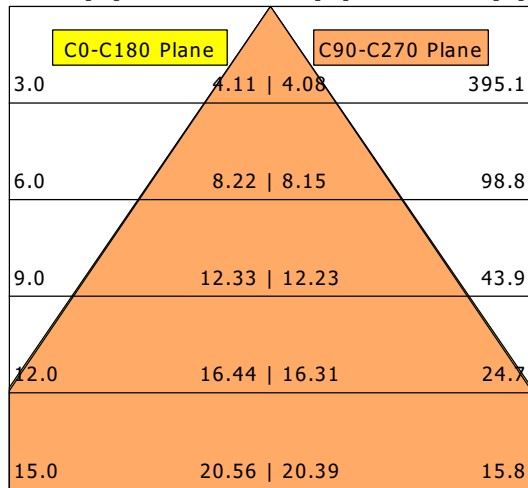

LUZ06-A 23.007.30

LUZ Surface-Mounted (1xLED 36W 830/3000K 4750lm 60°)

— C0/C180 cd / 1000 lm - - - C90/C270

	C0	C90	C180	C270
0°	749	749	749	749
15°	763	759	763	759
30°	546	535	546	535
45°	114	108	114	108
60°	30	20	30	20
75°	15	9	15	9
90°	4	1	4	1
cd / 1000 lm				

Offset [m] Cone width [m] Illuminance [lx]

η	LED
Efficiency	132 lm/W
Direct/Indirect	↓ 100% / ↑ 0%
System Power	36 W
UGR	X=4H, Y=8H
Reflection factors	70/50/20
UGR C0/C180	16.9
UGR C90/C270	16.3
CIE Flux Codes	85 96 99 100 100
Ra/CRI	>80