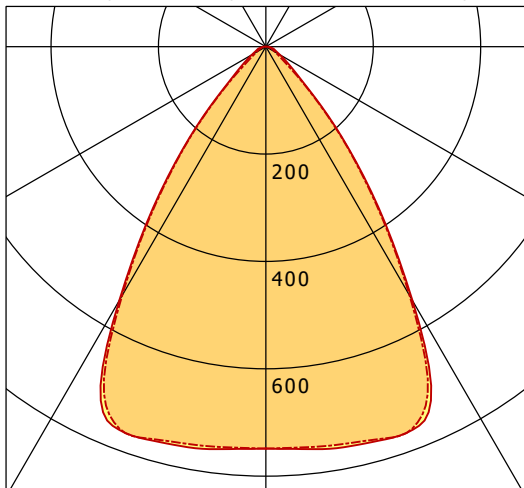

LUZ06-A 23.007.30

LUZ Surface-Mounted (1xLED 36W 830/3000K 4750lm 60°)

— C0/C180 cd / 1000 lm - - - C90/C270

	C0	C90	C180	C270
0°	749	749	749	749
15°	763	759	763	759
30°	546	535	546	535
45°	114	108	114	108
60°	30	20	30	20
75°	15	9	15	9
90°	4	1	4	1
cd / 1000 lm				

Offset [m] Cone width [m] Illuminance [lx]

η	LED
Efficiency	132 lm/W
Direct/Indirect	↓ 100% / ↑ 0%
System Power	36 W
UGR	X=4H, Y=8H
Reflection factors	70/50/20
UGR C0/C180	16.9
UGR C90/C270	16.3
CIE Flux Codes	85 96 99 100 100
Ra/CRI	>80