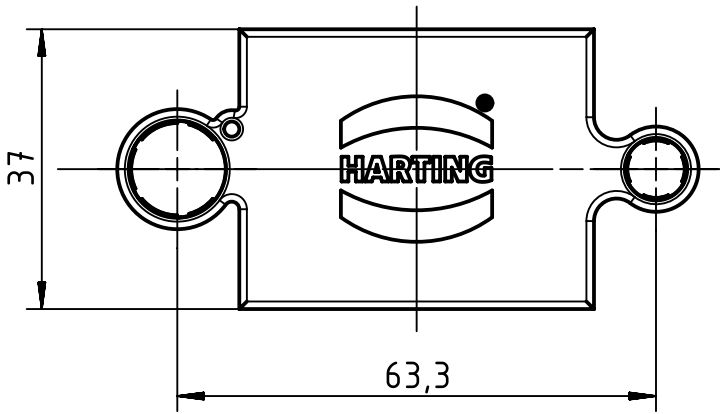

1 2 3 4 5 6

A

B

C

D

	All Dimensions in mm Original Size DIN A4		Scale 1:1	Free size tol.		Ref.
						Sub.
	All rights reserved		Created by MOELLERLI	Inspected by GIESBRECHT P	Standardisation TIEMANNA	Date 2018-12-13
	Department EL PD					State Final Release
HARTING Electric GmbH & Co. KG D-32339 Espelkamp			Title Han cover for docking frame 10B			Doc-Key / ECM-Nr. 100774719/UGD/001/C 500000144787
			Type TB	Number 09 14 010 5701		Rev. <b>C</b>   Page 1/1