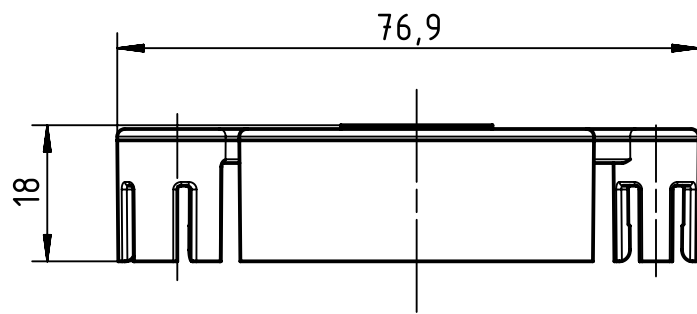

1 2 3 4 5 6

A

B

C

D

	All Dimensions in mm Original Size DIN A4		Scale 1:1	Free size tol.		Ref.
						Sub.
	All rights reserved		Created by MOELLERLI	Inspected by GIESBRECHT P	Standardisation TIEMANNA	Date 2018-12-13
	Department EL PD					State Final Release
HARTING Electric GmbH & Co. KG D-32339 Espelkamp			Title Han cover for docking frame 10B			Doc-Key / ECM-Nr. 100774719/UGD/001/C 500000144787
			Type TB	Number 09 14 010 5701		Rev. <b>C</b>   Page 1/1