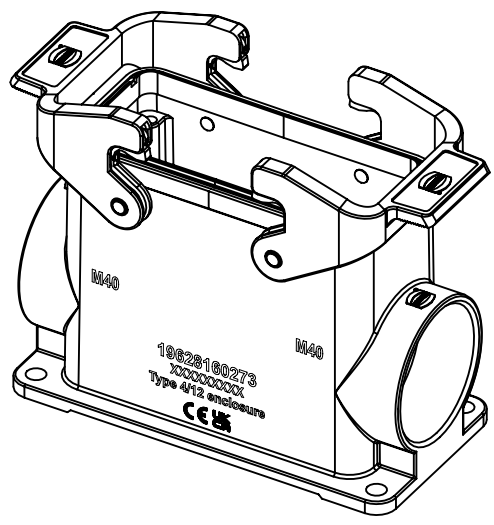

1 2 3 4 5 6

A

B

C

D

	All Dimensions in mm Original Size DIN A4		Scale 1:2	Free size tol.		Ref.	
			Created by SPRENB	Inspected by GERB	Standardisation	Date 2023-09-05	State Final Release
		All rights reserved Department EL PD	Title Han EMC/B 16 Base Panel			Doc-Key / ECM-Nr. 100212271/UGD/004/D 500000251415	
		HARTING D-32339 Espelkamp	Type TB	Number 19 62 816 0273		Rev. D	Page 1/1