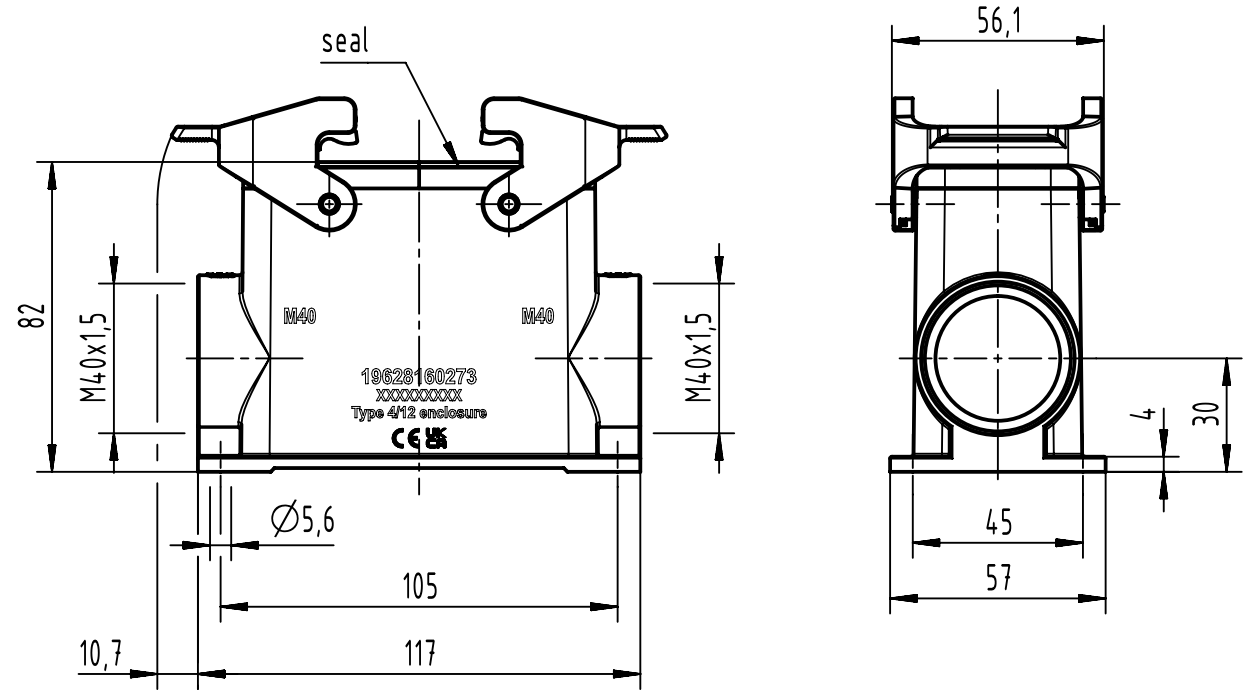

1 2 3 4 5 6

A

B

C

D

	All Dimensions in mm Original Size DIN A4		Scale 1:2	Free size tol.		Ref.	
			Created by SPRENB	Inspected by GERB	Standardisation	Date 2023-09-05	State Final Release
		All rights reserved Department EL PD	Title Han EMC/B 16 Base Panel			Doc-Key / ECM-Nr. 100212271/UGD/004/D 500000251415	
		HARTING D-32339 Espelkamp	Type TB	Number 19 62 816 0273		Rev. D	Page 1/1