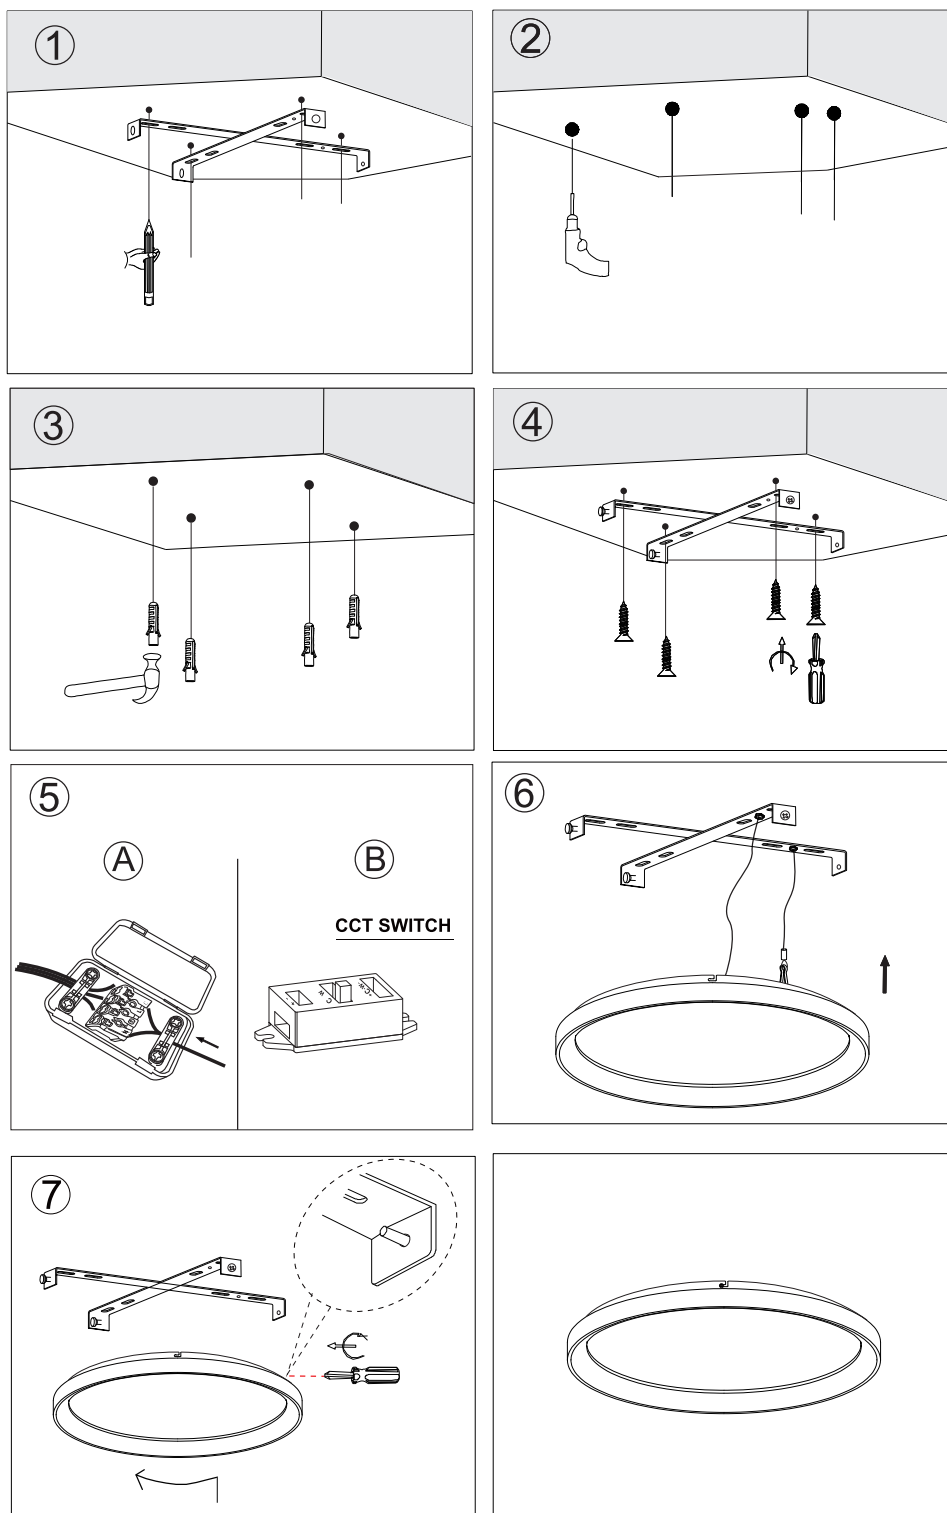

Artikel Nr. / Article No.: 348186-193

Deckenaufbauleuchte, Merope / Surface mounted ceiling lamp Merope
220-240V AC/50-60Hz, 400 mm / 30 W, 600 mm / 42 W, 800 mm / 60 W

Achtung! Für diese Arbeiten müssen Sie die Spannungsversorgung trennen.
Attention! For this work you must turn off the power supply.

N = Blau • ⊕ = Gelb / Grün • L = Braun
N = Blue • ⊕ = Yellow / Green • L = Brown

Dieses Produkt enthält eine Lichtquelle der Energieeffizienzklasse E.
This product contains a light source of energy efficiency class E.