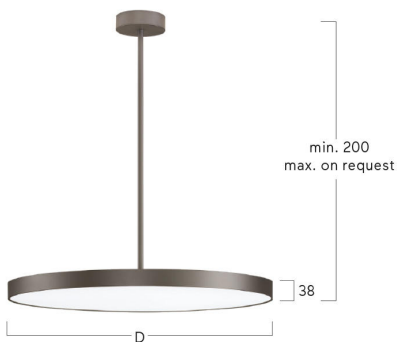

lightnet

Basic-P5

Pendant luminaire - Direct/indirect light distribution

Article code: BP5ASL-830H-D800-P

Illustrations may only be similar and serve as an orientation.

Basic-P5. LED. Pendant luminaire. Luminaire body with 38mm visible overall height and minimalist edge of only 5mm. Luminaire body made of high-quality aluminum profile. Surface finish Radiant Silver. Direct/indirect light distribution. Colour temperature: 3000K (Warm White). Colour Rendering Index (CRI): >80. Microprismatic screen for uniform illumination and reduced luminance in office areas. UGR<=19. Dimmable DALI. DxH (round). D=800mm. H=38mm. Rod suspension with ceiling rose (Set).

lightnet

Basic-P5

Pendant luminaire - Direct/indirect light distribution

Article code: BP5ASL-830H-D800-P

Customer / Project: _____

Note: _____

Productname	Basic-P5
Lamp	LED
Installation Type	Pendant luminaire
Surface finish	Radiant Silver
Light characteristics	Direct/indirect light distribution
Colour temperature	3000K
Colour Rendering Index (CRI)	CRI>80
Optical system	Microprismatic screen
Control	Dimmable (DALI)
Length L/Diameter D (mm)	D=800mm
Height H (mm)	H=38mm
Current/Power	High-Power
Luminous Flux	9752lm
Power consumption	81W
Suspension	Rod susp. (Set)
Ceiling rose colour	Ceiling rose: Matching luminaire`s surface colour
Pendant length (mm)	Pendant length on request
Degree of protection	IP40
Certification	Prüfzeichen: ENEC
LED lifetime	L80B10 (tq 25°C) = 50.000h
UGR	UGR<=19
Photometric code	8 30 / 3 3 9
Photobiological class	RG0 (EN62471)
Indoor/Outdoor	Indoor: ta [ambient] max. 25°C
Weight (kg)	9,5kg