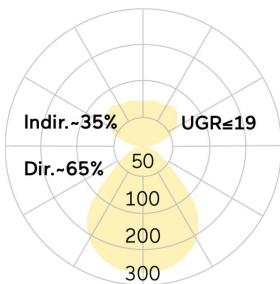

lightnet

Basic-P5

Pendant luminaire - Direct/indirect light distribution

Article code: BP5ASL-830H-D800-P

Customer / Project: _____

Note: _____

Productname	Basic-P5
Lamp	LED
Installation Type	Pendant luminaire
Surface finish	Radiant Silver
Light characteristics	Direct/indirect light distribution
Colour temperature	3000K
Colour Rendering Index (CRI)	CRI>80
Optical system	Microprismatic screen
Control	Dimmable (DALI)
Length L/Diameter D (mm)	D=800mm
Height H (mm)	H=38mm
Current/Power	High-Power
Luminous Flux	9752lm
Power consumption	81W
Suspension	Rod susp. (Set)
Ceiling rose colour	Ceiling rose: Matching luminaire`s surface colour
Pendant length (mm)	Pendant length on request
Degree of protection	IP40
Certification	Prüfzeichen: ENEC
LED lifetime	L80B10 (tq 25°C) = 50.000h
UGR	UGR<=19
Photometric code	8 30 / 3 3 9
Photobiological class	RG0 (EN62471)
Indoor/Outdoor	Indoor: ta [ambient] max. 25°C
Weight (kg)	9,5kg