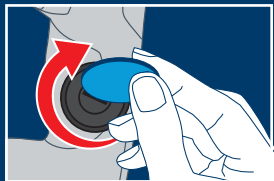

# GCY 42 PROFESSIONAL

1

2

3

Robert Bosch Power Tools GmbH  
70538 Stuttgart  
GERMANY  
[www.bosch-pt.com](http://www.bosch-pt.com)

1 600 A02 G3W

(2022.03)