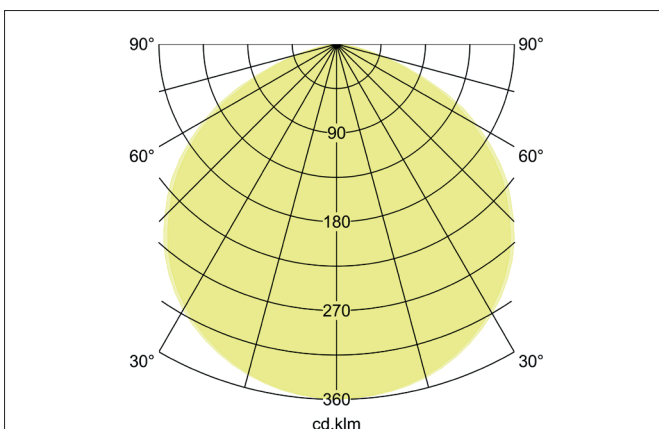

SOL LED low beam spot, DALI dimmable

Article no. 78310084

Light.
For Generations.**Tender**

LED low beam spot, DALI dimmable, Round. Ceiling cut-out Installation depth mm, Outer diameter 260 mm, Weight 2,600 kg, with rotati-onssymmetrical, deep, wide distributed light intensity. optimal light distribution due to a plastic, transparent cover. Luminous flux 12.100 lm, Power 1 x 80 W, System Efficiency 151 lm/W, Light colour neutral white, Correlated color temperature (CCT) 4.000 K, Colour rendering index CRI > 80, Rated life time L70/B50 at 25 °C: 50.000 h, Rated life time L80/B50 at 25 °C: 50.000 h, Housing material: Aluminium / Polycarbonate, Colour: Black, Permissible ambient temperature (ta): -25 to +45 °C, Protection class (EN 61140): I, Degree of protection (DIN EN 60529): IP65, shock resistance according to IEC62262: IK09 .With electronic driver, DALI-2 dimmable.

SOL LED low beam spot, DALI dimmable

Article no. 78310084

Light.
For Generations.

Article data	
Article no.	78310084
GTIN	4251433949374
Series name	SOL
Short description	LED low beam spot, DALI dimmable
Material	Aluminium / Polycarbonate
Colour	Black
Shape	Round
Outer diameter	260 mm
Hight	195 mm
Scope of delivery	Delivery: incl. screwable mounting eyelet, shrink end caps on the DALI cable and connection cable 1,500 mm
Weight	2.600 kg
Length of the connection line	1,500 mm

Lighting technology	
Colour temperature	4.000 K
Light colour	White
Light output	Direct
Luminous flux	12,100 lm
System efficiency	151 lm/W
McAdam-Step	McAdam-Step 4
Colour rendering	CRI > 80
Luminaire optics	Lens
Beam angle	120°
Light sharing	Symmetric
Adjustable color temperature	No