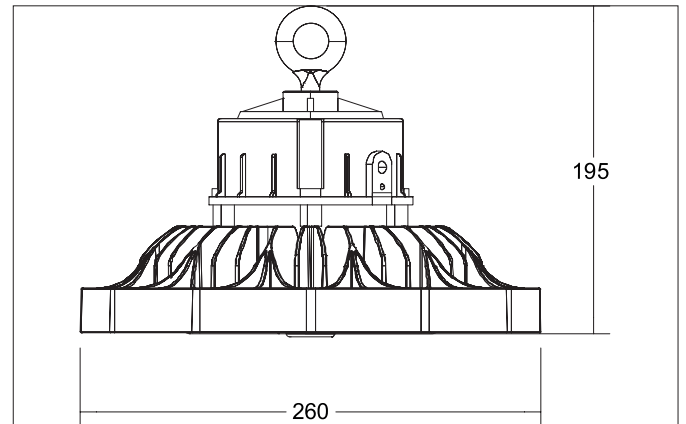

SOL LED low beam spot, DALI dimmable

Article no. 78310084

Light.
For Generations.**Tender**

LED low beam spot, DALI dimmable, Round. Ceiling cut-out Installation depth mm, Outer diameter 260 mm, Weight 2,600 kg, with rotati-onssymmetrical, deep, wide distributed light intensity. optimal light distribution due to a plastic, transparent cover. Luminous flux 12.100 lm, Power 1 x 80 W, System Efficiency 151 lm/W, Light colour neutral white, Correlated color temperature (CCT) 4.000 K, Colour rendering index CRI > 80, Rated life time L70/B50 at 25 °C: 50.000 h, Rated life time L80/B50 at 25 °C: 50.000 h, Housing material: Aluminium / Polycarbonate, Colour: Black, Permissible ambient temperature (ta): -25 to +45 °C, Protection class (EN 61140): I, Degree of protection (DIN EN 60529): IP65, shock resistance according to IEC62262: IK09 .With electronic driver, DALI-2 dimmable.

SOL LED low beam spot, DALI dimmable

Article no. 78310084

Light.
For Generations.

Article data	
Article no.	78310084
GTIN	4251433949374
Series name	SOL
Short description	LED low beam spot, DALI dimmable
Material	Aluminium / Polycarbonate
Colour	Black
Shape	Round
Outer diameter	260 mm
Hight	195 mm
Scope of delivery	Delivery: incl. screwable mounting eyelet, shrink end caps on the DALI cable and connection cable 1,500 mm
Weight	2.600 kg
Length of the connection line	1,500 mm