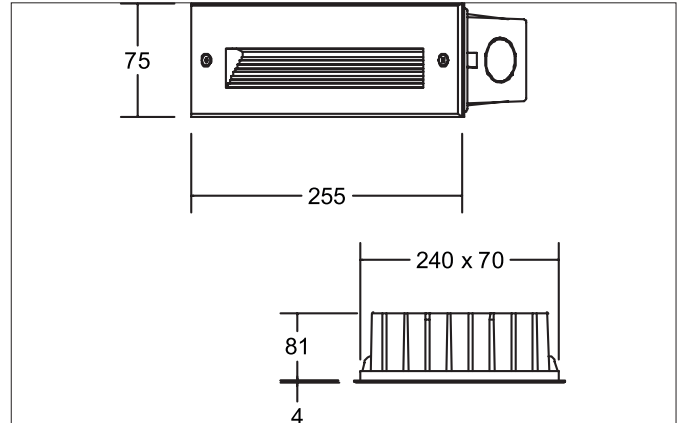

COORARA LED wall recessed light, IP65
 Article no. 60205183

Light.
 For Generations.

Tender
 LED wall recessed light, IP65, Rectangular. Ceiling cut-out L x W 240 x 70 mm, Installation depth 81 mm, Weight 0,800 kg, with rotations-symmetrical, deep, wide distributed light intensity. Luminous flux 230 lm, Power 1 x 6 W, System Efficiency 38 lm/W, Light colour warm white, Correlated color temperature (CCT) 3.000 K, Colour rendering index CRI > 80, Housing material: Aluminium / Plastic, Colour: Black, Permissible ambient temperature (ta): -20 °C - +25 °C, Protection class (EN 61140): I, Degree of protection (DIN EN 60529): IP65. With electronic driver, on/off switchable.

Article data	
Article no.	60205183
GTIN	4250047781592
Series name	COORARA
Short description	LED wall recessed light, IP65
Material	Aluminium / Plastic
Colour	Black
Shape	Rectangular
Built-in width	70 mm
Built-in length	240 mm
Installation depth	81 mm
Width	255 mm
Height	75 mm
Scope of delivery	Incl. converter for connection to the 230-V mains voltage, on/off and wall mounting housing
Weight	0.800 kg

COORARA LED wall recessed light, IP65

Article no. 60205183

Light.
For Generations.

Lighting technology	
Colour temperature	3.000 K
Light colour	White
Light output	Direct
Luminous flux	230 lm
System efficiency	38 lm/W
Colour rendering	CRI > 80
Reflector	Matt
Beam angle	50°
Light sharing	Symmetric

Mounting technology	
Mounting method	Recessed mounting
Place of installation	Wall-mounted
Adjustability	Not adjustable

Packing data	
Gross weight	1.04 kg
Length of packaging	180 mm
Packaging width	100 mm
Packaging height	110 mm
Disposal at end of life	This product must not be disposed of with household waste. You are obliged, to dispose of such electrical waste separately. By disposing of electrical waste and other old or defective electronics separately, you support recycling or other forms of re-use. In that way you help to take care and to avoid that harmful substances get into the environment.