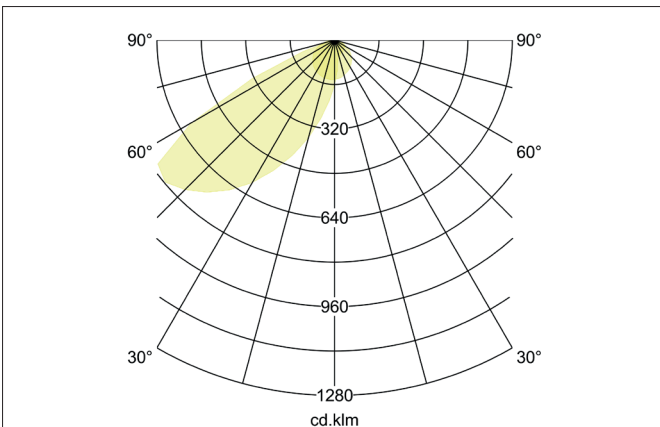

COORARA LED wall recessed light, IP65
 Article no. 60205183

Light.
 For Generations.

Tender
 LED wall recessed light, IP65, Rectangular. Ceiling cut-out L x W 240 x 70 mm, Installation depth 81 mm, Weight 0,800 kg, with rotations-symmetrical, deep, wide distributed light intensity. Luminous flux 230 lm, Power 1 x 6 W, System Efficiency 38 lm/W, Light colour warm white, Correlated color temperature (CCT) 3.000 K, Colour rendering index CRI > 80, Housing material: Aluminium / Plastic, Colour: Black, Permissible ambient temperature (ta): -20 °C - +25 °C, Protection class (EN 61140): I, Degree of protection (DIN EN 60529): IP65. With electronic driver, on/off switchable.

Article data	
Article no.	60205183
GTIN	4250047781592
Series name	COORARA
Short description	LED wall recessed light, IP65
Material	Aluminium / Plastic
Colour	Black
Shape	Rectangular
Built-in width	70 mm
Built-in length	240 mm
Installation depth	81 mm
Width	255 mm
Height	75 mm
Scope of delivery	Incl. converter for connection to the 230-V mains voltage, on/off and wall mounting housing
Weight	0.800 kg

COORARA LED wall recessed light, IP65

Article no. 60205183

Light.
For Generations.

Lighting technology	
Colour temperature	3.000 K
Light colour	White
Light output	Direct
Luminous flux	230 lm
System efficiency	38 lm/W
Colour rendering	CRI > 80
Reflector	Matt
Beam angle	50°
Light sharing	Symmetric