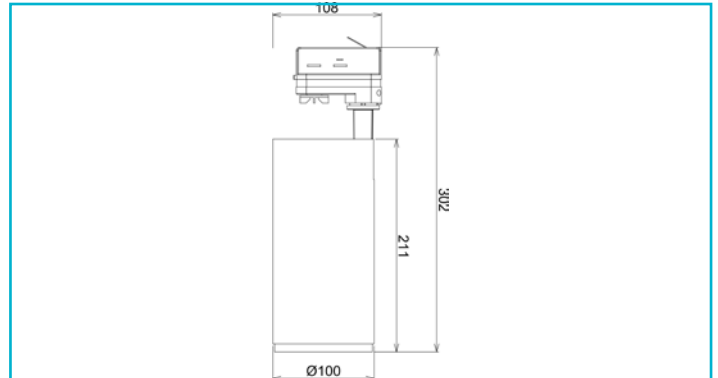

Art. no. 707123

Three-phase spotlight Lucea Tilt, 30 W, 3000/4000 K, black

 DEKOLIGHT

Housing Material	Aluminium
Housing Color	Black
Material of Lens	PMMA
Protection Class	Protection class I/protective grounding
Rated Input	30 W
Rated Input Voltage Frequency	220-240 V/AC 50 / 60 Hz
Power Supply Unit incl.	Yes
Connection Type	Adapter
Dimmable	Yes
Control technology	Leading-edge dimmer, Trailing-edge dimmer
Motion Detector	No

Storage Temperature	-20 to 65 °C
IP Protection Class	IP 20
Life Time L70 / B50	50000 h
Switching Cycles	100000
Power Consumption	30 kWh/1000h
Energy Efficiency Class	F

Light Source	LED, Light source not changeable
Lightcolor	Neutral white/warm white
Color Temperature	3000/4000 K
Colour Consistency	6 SDCM
Colour Rendering Index (Ra)	90
Rated Luminous Flux	2900 lm
Luminous Efficiency	96.7 lm/W
Rated Angle of Reflection	36 Degree
Distribution Characteristic 120°	DLS

Swivel Angle	90 Degree
Rotation Angle	350 Degree
Light Exit Surfaces	1
Light characteristics	Direct
Light direction	Below

Height	302 mm
Diameter	100 mm
Product weight	1093 g

Working Temperature	-20 to 40 °C
----------------------------	--------------