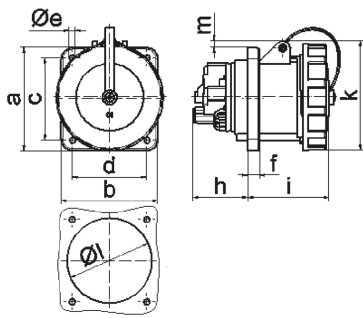

## Panel mounting socket outlet, TN - flange 120x120, fixing centers 100x100

Product description	
BALS-Prd.-Nr	13647
EAN	4024941136471
product category (PG)	TN panel mounting socket outlet, straight
current (A)	125A
number of poles (P99)	5p
number of poles (P)	3p+N+PE
position of earth contact (H)	6 h
voltage (V)	200/346 up to 240/415V

Product description	
frequency (HZ)	50 and 60Hz
VG-Type-No.:	VG 96919 AS 014
Supplynumber:	5935-12-381-9961
protection degree (SA)	IP67
colour code 1 (KF1)	bronze-green RAL 6031-F9
Colour of appliance	Bayonet ring bronze-green RAL 6031-F9, Hinged lid bronze-green RAL 6031-F9, Enclosure bronze-green RAL 6031-F9
connection design (AT)	screw terminal as box terminal with Kontex-contact
maximum conductor size (LQ)	70.0 qmm
cable entry (KE)	other
Height	129mm
Width	125mm
Depth	166mm
Flange size vertical	120mm
Flange size horizontal	120mm
Drill hole distance vertical	100mm
Drill hole distance horizontal	100mm
material of enclosure (GM)	Polyamide
contact	The contact carrier is made of high temperature resistant material, the contacts are brass nickel plated

Additional technical properties	
	with pilot contact
	With bayonet cover on strap

Logistics data	
Weight/pcs	1.165 kg / Piece
Packaging	Bag
Content amount	1 ST
EAN	4024941136471
Length	166 mm
Width	125 mm
Height	129 mm
Weight	1.166 kg
Volume	2,676.75 ccm
Packaging	Carton
Content amount	5 ST
EAN	4024941838436
Length	330 mm
Width	216 mm
Height	260 mm
Weight	6.051 kg
Volume	17,062.5 ccm