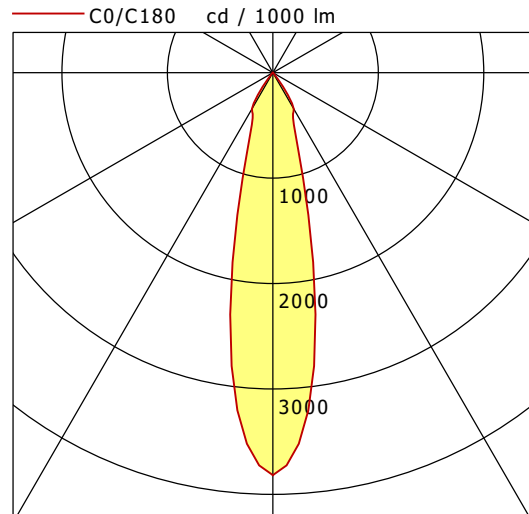

BTN-A 301.27.25

Button 300 Surface-Mounted (1xLED 14W 827/2700K 1330lm 35 °)

	C0	C90	C180	C270
0°	3817	3817	3817	3817
15°	1203	1203	1203	1203
30°	396	396	396	396
45°	11	11	11	11
60°	6	6	6	6
75°	3	3	3	3
90°	0	0	0	0
cd / 1000 lm				

η	LED
Efficiency	95 lm/W
Direct/Indirect	↓ 100% / ↑ 0%
System Power	14 W
UGR	X=4H, Y=8H
Reflection factors	70/50/20
UGR C0/C180	16.8
UGR C90/C270	16.8
CIE Flux Codes	98 99 100 100 100
Ra/CRI	>80