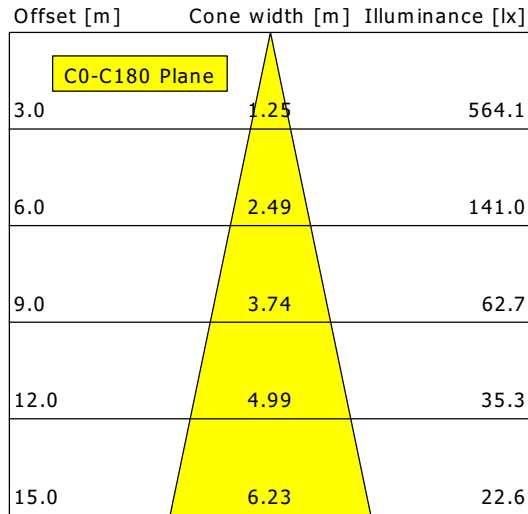

BTN-A 301.27.25

Button 300 Surface-Mounted (1xLED 14W 827/2700K 1330lm 35 °)

	C0	C90	C180	C270
0°	3817	3817	3817	3817
15°	1203	1203	1203	1203
30°	396	396	396	396
45°	11	11	11	11
60°	6	6	6	6
75°	3	3	3	3
90°	0	0	0	0
cd / 1000 lm				

η	LED
Efficiency	95 lm/W
Direct/Indirect	↓ 100% / ↑ 0%
System Power	14 W
UGR	X=4H, Y=8H
Reflection factors	70/50/20
UGR C0/C180	16.8
UGR C90/C270	16.8
CIE Flux Codes	98 99 100 100 100
Ra/CRI	>80