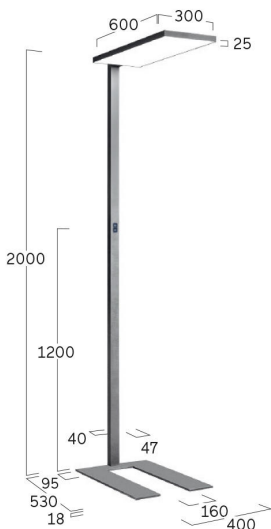

lightnet

Cubic-F2

Free standing luminaire - Direct/indirect light distribution

Article code: CF2AEM-835M-L600-U-A

Illustrations may only be similar and serve as an orientation.

Cubic-F2. LED. Free standing luminaire. Luminaire head with 25mm minimalist overall height. Luminaire body made of high-quality aluminum profile. Surface finish Silver Anodised. Direct/indirect light distribution. Colour temperature: 3500K (Neutral White). Colour Rendering Index (CRI): >80. Microprismatic screen for reduced luminance in office areas. UGR<=19. Continuously dimmable multisensor as stand-alone-version. LxWxH (luminaire head, rectangular/Stand). L=600mm. W=300mm. H=2000/25mm. Medium-power current. 11100lm.

68W. 19,5kg. Binning initial <= MacAdam 3. U-formed floor base matching luminaire's outer surface colour. Plug Schuko CEE 7/7 (Type E+F). IP20. Protection class I. CE, UKCA marking. Prüfzeichen: ENEC. IK02. 220-240V. 50-60 Hz. Luminous flux reduction up to 0,3%/1.000 operating hours. Nominal failure rate: 0,2%/1.000 operating hours. L85B10 (tq 25°C) = 50.000h. 5 years warranty. Manufacturer: Lightnet GmbH, ISO 9001:2015 and 50001:2018 certified.

lightnet

Cubic-F2

Free standing luminaire - Direct/indirect light distribution

Article code: CF2AEM-835M-L600-U-A

Customer / Project: _____

Note: _____

Productname	Cubic-F2
Lamp	LED
Installation Type	Free standing luminaire
Surface finish	Silver Anodised
Light characteristics	Direct/indirect light distribution
Colour temperature	3500K
Colour Rendering Index (CRI)	CRI>80
Optical system	Microprismatic screen
Control	Dim-Multisensor
Length L/Diameter D (mm)	L=600mm
Width W (mm)	W=300mm
Height H (mm)	H=2000/25mm
Current/Power	Medium-Power
Luminous Flux	11100lm
Power consumption	68W
Base-Type	U-base
Plug	Schuko CEE 7/7 (E+F)
Degree of protection	IP20
Certification	Prüfzeichen: ENEC
LED lifetime	L85B10 (tq 25°C) = 50.000h
UGR	UGR<=19
Photometric code	8 35 / 3 3 9
Indoor/Outdoor	Indoor: ta [ambient] max. 25°C
Weight (kg)	19,5kg