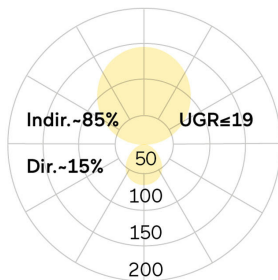

lightnet

Cubic-F2

Free standing luminaire - Direct/indirect light distribution

Article code: CF2AEM-835M-L600-U-A

Illustrations may only be similar and serve as an orientation.

Cubic-F2. LED. Free standing luminaire. Luminaire head with 25mm minimalist overall height. Luminaire body made of high-quality aluminum profile. Surface finish Silver Anodised. Direct/indirect light distribution. Colour temperature: 3500K (Neutral White). Colour Rendering Index (CRI): >80. Microprismatic screen for reduced luminance in office areas. UGR<=19. Continuously dimmable multisensor as stand-alone-version. LxWxH (luminaire head, rectangular/Stand). L=600mm. W=300mm. H=2000/25mm. Medium-power current. 11100lm.

68W. 19,5kg. Binning initial <= MacAdam 3. U-formed floor base matching luminaire's outer surface colour. Plug Schuko CEE 7/7 (Type E+F). IP20. Protection class I. CE, UKCA marking. Prüfzeichen: ENEC. IK02. 220-240V. 50-60 Hz. Luminous flux reduction up to 0,3%/1.000 operating hours. Nominal failure rate: 0,2%/1.000 operating hours. L85B10 (tq 25°C) = 50.000h. 5 years warranty. Manufacturer: Lightnet GmbH, ISO 9001:2015 and 50001:2018 certified.

lightnet

Cubic-F2

Free standing luminaire - Direct/indirect light distribution

Article code: CF2AEM-835M-L600-U-A

Customer / Project: _____

Note: _____

Productname	Cubic-F2
Lamp	LED
Installation Type	Free standing luminaire
Surface finish	Silver Anodised
Light characteristics	Direct/indirect light distribution
Colour temperature	3500K
Colour Rendering Index (CRI)	CRI>80
Optical system	Microprismatic screen
Control	Dim-Multisensor
Length L/Diameter D (mm)	L=600mm
Width W (mm)	W=300mm
Height H (mm)	H=2000/25mm
Current/Power	Medium-Power
Luminous Flux	11100lm
Power consumption	68W
Base-Type	U-base
Plug	Schuko CEE 7/7 (E+F)
Degree of protection	IP20
Certification	Prüfzeichen: ENEC
LED lifetime	L85B10 (tq 25°C) = 50.000h
UGR	UGR<=19
Photometric code	8 35 / 3 3 9
Indoor/Outdoor	Indoor: ta [ambient] max. 25°C
Weight (kg)	19,5kg