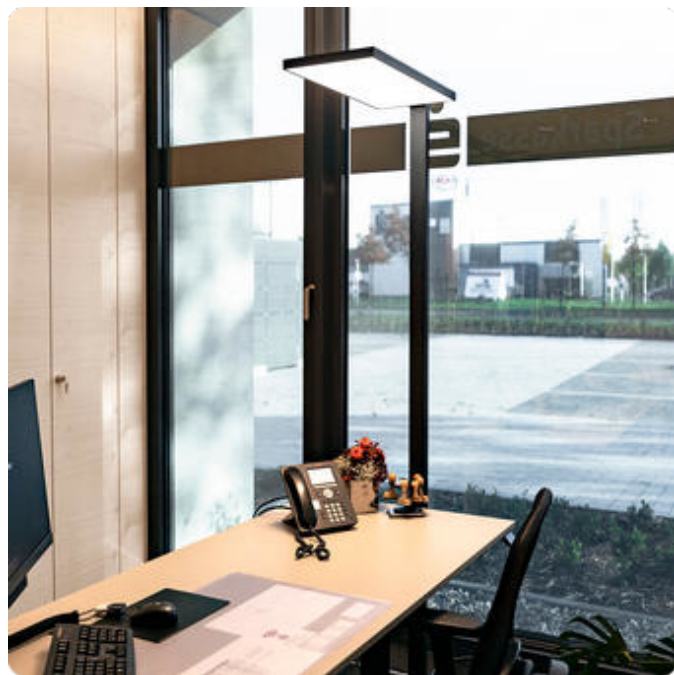

lightnet

Cubic-F2

Free standing luminaire - Direct/indirect light distribution

Article code: CF2AEM-835M-L600-U-A

Illustrations may only be similar and serve as an orientation.

Cubic-F2. LED. Free standing luminaire. Luminaire head with 25mm minimalist overall height. Luminaire body made of high-quality aluminum profile. Surface finish Silver Anodised. Direct/indirect light distribution. Colour temperature: 3500K (Neutral White). Colour Rendering Index (CRI): >80. Microprismatic screen for reduced luminance in office areas. UGR<=19. Continuously dimmable multisensor as stand-alone-version. LxWxH (luminaire head, rectangular/Stand). L=600mm. W=300mm. H=2000/25mm. Medium-power current. 11100lm.

68W. 19,5kg. Binning initial <= MacAdam 3. U-formed floor base matching luminaire's outer surface colour. Plug Schuko CEE 7/7 (Type E+F). IP20. Protection class I. CE, UKCA marking. Prüfzeichen: ENEC. IK02. 220-240V. 50-60 Hz. Luminous flux reduction up to 0,3%/1.000 operating hours. Nominal failure rate: 0,2%/1.000 operating hours. L85B10 (tq 25°C) = 50.000h. 5 years warranty. Manufacturer: Lightnet GmbH, ISO 9001:2015 and 50001:2018 certified.

lightnet

Cubic-F2

Free standing luminaire - Direct/indirect light distribution

Article code: CF2AEM-835M-L600-U-A

Customer / Project: _____

Note: _____

Productname	Cubic-F2
Lamp	LED
Installation Type	Free standing luminaire
Surface finish	Silver Anodised
Light characteristics	Direct/indirect light distribution
Colour temperature	3500K
Colour Rendering Index (CRI)	CRI>80
Optical system	Microprismatic screen
Control	Dim-Multisensor
Length L/Diameter D (mm)	L=600mm
Width W (mm)	W=300mm
Height H (mm)	H=2000/25mm
Current/Power	Medium-Power
Luminous Flux	11100lm
Power consumption	68W
Base-Type	U-base
Plug	Schuko CEE 7/7 (E+F)
Degree of protection	IP20
Certification	Prüfzeichen: ENEC
LED lifetime	L85B10 (tq 25°C) = 50.000h
UGR	UGR<=19
Photometric code	8 35 / 3 3 9
Indoor/Outdoor	Indoor: ta [ambient] max. 25°C
Weight (kg)	19,5kg