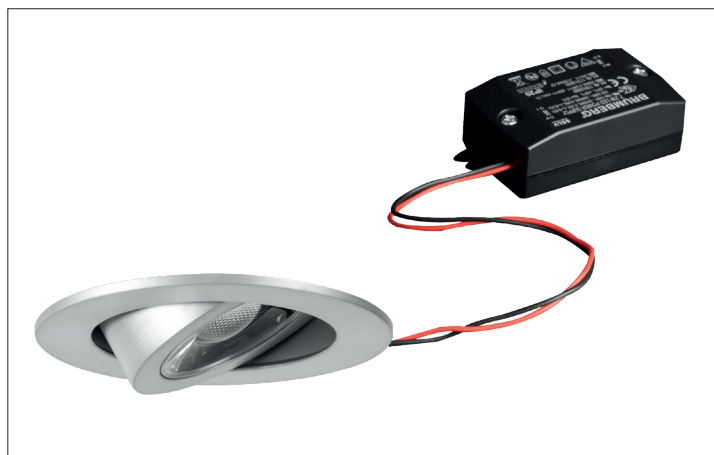

LED recessed spot DISC, with lens optics, on/off

**Artikel-Nr. 38421253**

LED recessed spot DISC, with lens optics, on/off, alu, round. In a compact design, for installation in tool-less rapid assembly systems. Set including a converter for 230-V mains voltage, on/off switchable, dimensions of converter: L 68 x W 35 x H 21 mm . Mounting method: Recessed mounting, Place of installation: Ceiling-mounted, Material: Aluminium / Plastic, Degree of protection: according to DIN EN 60529 IP20, Protection class: (EN 61140) II, Voltage: 230V AC 50Hz, Power: 6W, Amount of light sources / fittings: 1.0 Qty, Luminous flux: 660lm, Colour temperature: 3.000 K, Light colour : White, Beam angle: 38°, Adjustability: Pivoted, With control gear: Yes, Control: on/off.

**Artikel-Nr.** 38421253  
**Stand:** 26.10.2021 00:40

Colour temperature	3000 K
Colour	Alu
Beam angle	38 °
Amount of light sources / fittings	1 Qty
Material	Aluminium / Plastic
Power	6 W
Lamp	LED
Colour rendering	CRI > 80
Control	on/off

Outer diameter	82 mm
Built-in diameter	68 mm
Installation depth	38 mm
Voltage	230V AC 50Hz
Degree of protection	IP20
Protection class	II
Adjustability	Pivoted
Swivel angle	30 °
Circuit type	Parallel conduction