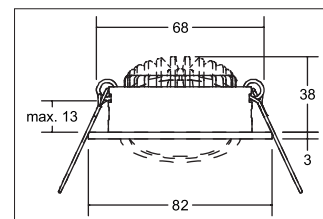

LED recessed spot DISC, with lens optics, on/off

**Artikel-Nr. 38421253**

LED recessed spot DISC, with lens optics, on/off, alu, round. In a compact design, for installation in tool-less rapid assembly systems. Set including a converter for 230-V mains voltage, on/off switchable, dimensions of converter: L 68 x W 35 x H 21 mm . Mounting method: Recessed mounting, Place of installation: Ceiling-mounted, Material: Aluminium / Plastic, Degree of protection: according to DIN EN 60529 IP20, Protection class: (EN 61140) II, Voltage: 230V AC 50Hz, Power: 6W, Amount of light sources / fittings: 1.0 Qty, Luminous flux: 660lm, Colour temperature: 3.000 K, Light colour : White, Beam angle: 38°, Adjustability: Pivoted, With control gear: Yes, Control: on/off.

**Artikel-Nr.** 38421253  
**Stand:** 26.10.2021 00:40

Colour temperature	3000 K
Colour	Alu
Beam angle	38 °
Amount of light sources / fittings	1 Qty
Material	Aluminium / Plastic
Power	6 W
Lamp	LED
Colour rendering	CRI > 80
Control	on/off

Outer diameter	82 mm
Built-in diameter	68 mm
Installation depth	38 mm
Voltage	230V AC 50Hz
Degree of protection	IP20
Protection class	II
Adjustability	Pivoted
Swivel angle	30 °
Circuit type	Parallel conduction