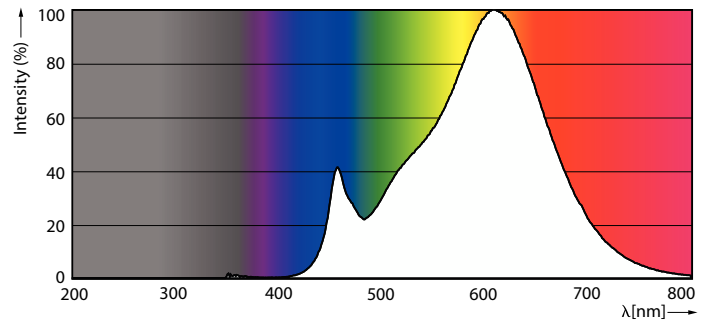

Abmessungsskizzen

Product	D	C
LEDClassic SSW 60W A60 E27WWCLND RF1SRT4	60 mm	104 mm

SceneSwitch Glühlampenform

Photometrische Daten

Light Distribution Diagram - LEDClassic SSW 60W A60 E27WWCLND RF1SRT4

General uniform lighting - LEDClassic SSW 60W A60 E27WWCLND RF1SRT4

Spectral Power Distribution Colour - LEDClassic SSW 60W A60 E27WWCLND RF1SRT4

Lebensdauer

Life Expectancy Diagram

Lumen Maintenance Diagram - LEDClassic SSW 60W A60 E27WWCLND RF1SRT4

SceneSwitch Glühlampenform