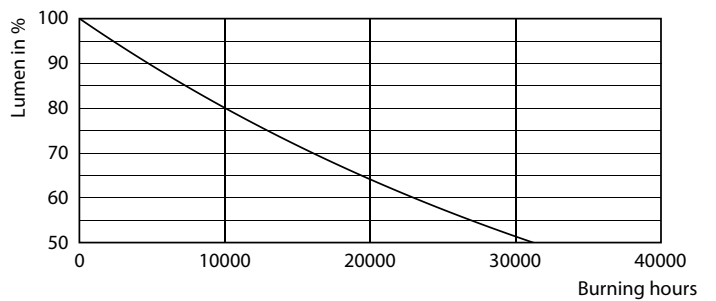

Abmessungsskizzen

Product	D	C
LEDClassic SSW 60W A60 E27WWCLND RF1SRT4	60 mm	104 mm

SceneSwitch Glühlampenform

Photometrische Daten

Light Distribution Diagram - LEDClassic SSW 60W A60 E27WWCLND RF1SRT4

General uniform lighting - LEDClassic SSW 60W A60 E27WWCLND RF1SRT4

Spectral Power Distribution Colour - LEDClassic SSW 60W A60 E27WWCLND RF1SRT4

Lebensdauer

Life Expectancy Diagram

Lumen Maintenance Diagram - LEDClassic SSW 60W A60 E27WWCLND RF1SRT4

SceneSwitch Glühlampenform