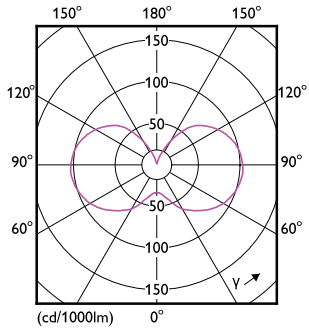

Abmessungsskizzen

Product	D	C
LEDClassic SSW 60W A60 E27WWCLND RF1SRT4	60 mm	104 mm

SceneSwitch Glühlampenform

Photometrische Daten

Light Distribution Diagram - LEDClassic SSW 60W A60 E27WWCLND RF1SRT4

General uniform lighting - LEDClassic SSW 60W A60 E27WWCLND RF1SRT4