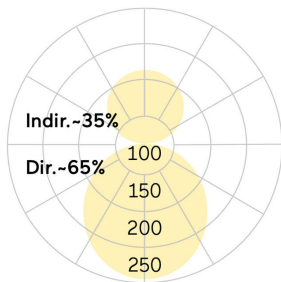

lightnet

Basic-P1

Pendant luminaire - Direct/indirect light distribution

Article code: BP1OSL-830M-D600-U

Illustrations may only be similar and serve as an orientation.

Basic-P1. LED. Pendant luminaire. Luminaire body made of high-quality aluminum profile. Surface finish Radiant Silver. Direct/indirect light distribution. Colour temperature: 3000K (Warm White). Colour Rendering Index (CRI): >80. Opal diffuser for enhanced light transmission and perfect uniform illumination. Dimmable DALI. DxH (round). D=600mm. H=75mm. Central cord suspension with ceiling rose and power supply cable (Set). Pendant length max 1500mm. Power supply: transparent. Ceiling rose: Matching

lightnet

Basic-P1

Pendant luminaire - Direct/indirect light distribution

Article code: BP1OSL-830M-D600-U

Customer / Project: _____

Note: _____

Productname	Basic-P1
Lamp	LED
Installation Type	Pendant luminaire
Surface finish	Radiant Silver
Light characteristics	Direct/indirect light distribution
Colour temperature	3000K
Colour Rendering Index (CRI)	CRI>80
Optical system	Opal diffuser
Control	Dimmable (DALI)
Length L/Diameter D (mm)	D=600mm
Height H (mm)	H=75mm
Current/Power	Medium-Power
Luminous Flux	11501lm
Power consumption	80W
Suspension	Central susp. (Set)
Ceiling rose colour	Ceiling rose: Matching luminaire`s surface colour
Pendant length (mm)	Pendant length max 1500mm
Degree of protection	IP40
Certification	Prüfzeichen: ENEC
Cable Colour	Power supply: transparent
LED lifetime	L85B10 (tq 25°C) = 50.000h
Photometric code	8 30 / 3 3 9
Photobiological class	RG0 (EN62471)
Indoor/Outdoor	Indoor: ta [ambient] max. 25°C
Weight (kg)	10,1kg