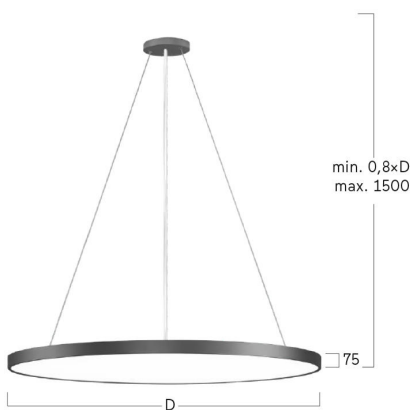

lightnet

Basic-P1

Pendant luminaire - Direct/indirect light distribution

Article code: BP1OSL-830M-D600-U

Illustrations may only be similar and serve as an orientation.

Basic-P1. LED. Pendant luminaire. Luminaire body made of high-quality aluminum profile. Surface finish Radiant Silver. Direct/indirect light distribution. Colour temperature: 3000K (Warm White). Colour Rendering Index (CRI): >80. Opal diffuser for enhanced light transmission and perfect uniform illumination. Dimmable DALI. DxH (round). D=600mm. H=75mm. Central cord suspension with ceiling rose and power supply cable (Set). Pendant length max 1500mm. Power supply: transparent. Ceiling rose: Matching

lightnet

Basic-P1

Pendant luminaire - Direct/indirect light distribution

Article code: BP1OSL-830M-D600-U

Customer / Project: _____

Note: _____

Productname	Basic-P1
Lamp	LED
Installation Type	Pendant luminaire
Surface finish	Radiant Silver
Light characteristics	Direct/indirect light distribution
Colour temperature	3000K
Colour Rendering Index (CRI)	CRI>80
Optical system	Opal diffuser
Control	Dimmable (DALI)
Length L/Diameter D (mm)	D=600mm
Height H (mm)	H=75mm
Current/Power	Medium-Power
Luminous Flux	11501lm
Power consumption	80W
Suspension	Central susp. (Set)
Ceiling rose colour	Ceiling rose: Matching luminaire`s surface colour
Pendant length (mm)	Pendant length max 1500mm
Degree of protection	IP40
Certification	Prüfzeichen: ENEC
Cable Colour	Power supply: transparent
LED lifetime	L85B10 (tq 25°C) = 50.000h
Photometric code	8 30 / 3 3 9
Photobiological class	RG0 (EN62471)
Indoor/Outdoor	Indoor: ta [ambient] max. 25°C
Weight (kg)	10,1kg