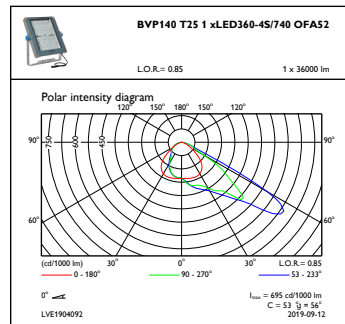

## Photometrische Daten

OFCS1\_BVP140T251xLED360-4S740OFA52

OFPC1\_BVP140T251xLED360-4S740OFA52

OFPC1\_BVP140T251xLED360-4S740OFA52

OFCS1\_BVP140T251xLED360-4S740OFA52