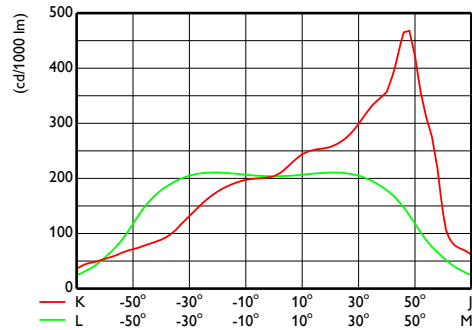

## Photometrische Daten

OFCS1\_BVP140T251xLED360-4S740OFA52

OFPC1\_BVP140T251xLED360-4S740OFA52

OFPC1\_BVP140T251xLED360-4S740OFA52

OFCS1\_BVP140T251xLED360-4S740OFA52

## CoreLine tempo X-Large