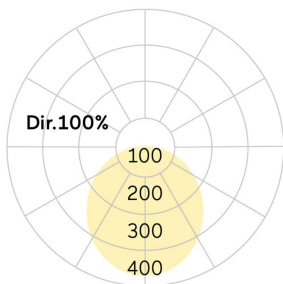

lightnet

Basic-G1

Pendant luminaire - Direct light distribution

Article code: BG1OBL-830M-D600-U

Customer / Project: _____

Note: _____

Productname	Basic-G1
Lamp	LED
Installation Type	Pendant luminaire
Surface finish	Jet Black
Light characteristics	Direct light distribution
Colour temperature	3000K
Colour Rendering Index (CRI)	CRI>80
Optical system	Opal diffuser
Control	Dimmable (DALI)
Length L/Diameter D (mm)	D=600mm
Height H (mm)	H=75mm
Current/Power	Medium-Power
Luminous Flux	6984lm
Power consumption	50W
Suspension	Central susp. (Set)
Ceiling rose colour	Ceiling rose: Matching luminaire`s surface colour
Pendant length (mm)	Pendant length max 1500mm
Degree of protection	IP40
Certification	Prüfzeichen: ENEC
Cable Colour	Power supply: transparent
LED lifetime	L85B10 (tq 25°C) = 50.000h
Photometric code	8 30 / 3 3 9
Photobiological class	RG0 (EN62471)
Indoor/Outdoor	Indoor: ta [ambient] max. 25°C
Weight (kg)	9,3kg