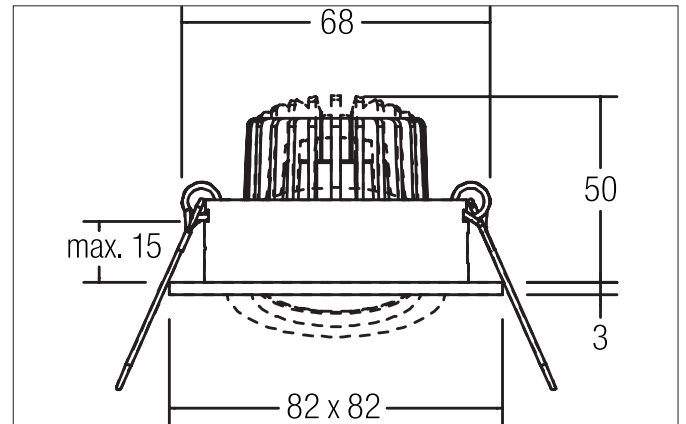

TIRREL-S LED recessed spot set, on/off switchable

Article no. 38144073

Light.
For Generations.**Tender**

LED recessed spot set, on/off switchable, Square. Toolless ceiling installation by installation springs. Ceiling cut-out \varnothing 68 mm, Installation depth 50 mm, Length 82 mm, Width 82 mm, Weight 0,245 kg, Reflector silver with rotationssymmetrical, deep, wide distributed light intensity. optimal light distribution due to a glass transparent cover. Luminous flux 680 lm, Power 1 x 6 W, System Efficiency 113 lm/W, Light colour warm white, Correlated color temprature (CCT) 3.000 K, Colour rendering index CRI > 80, Housing material: Aluminium / Glass, Colour: White, Permissible ambient temperature (ta): -20 °C - +25 °C, Protection class (EN 61140): II, Degree of protection (DIN EN 60529): IP20. With electronic driver, on/off switchable.

Product Benefits

- LED recessed spot in square design made of solid aluminum.
with LED module 6 W (3,000 K) and switchable converter.
- Ceiling cutout 68 mm, diameter 82 mm, installation depth 50 mm, IP20.
- Pivoting range 25°.
- Large color variation. Without visible snap ring.
- Classic, formally restrained design.
- In the same look also in GX5.3 or GU10 version and as a dimmable set (trailing-edge phase or DALI) and as a loudspeaker.
- In addition in the same surface structure and in the same color also available in round design.

TIRREL-S LED recessed spot set, on/off switchable

Article no. 38144073

Light.
For Generations.

Article data	
Article no.	38144073
GTIN	4251433906735
Series name	TIRREL-S
Short description	LED recessed spot set, on/off switchable
Material	Aluminium / Glass
Colour	White
Type of surface	Matt
Shape	Square
Built-in diameter	68 mm
Installation depth	50 mm
Length	82 mm
Width	82 mm
Hight	3 mm
Weight	0.245 kg