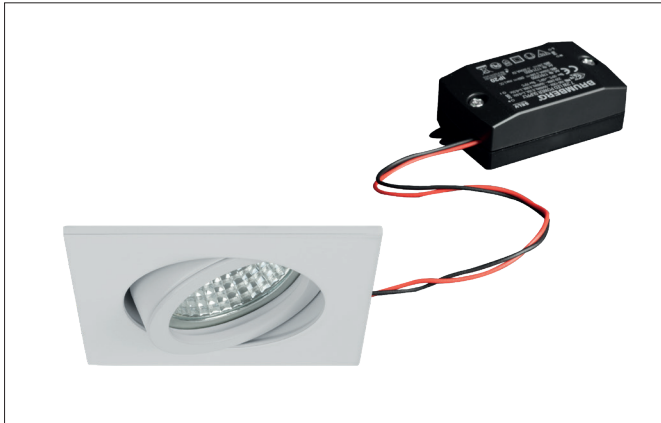

TIRREL-S LED recessed spot set, on/off switchable

Article no. 38144073

Light.
For Generations.**Tender**

LED recessed spot set, on/off switchable, Square. Toolless ceiling installation by installation springs. Ceiling cut-out \varnothing 68 mm, Installation depth 50 mm, Length 82 mm, Width 82 mm, Weight 0,245 kg, Reflector silver with rotationssymmetrical, deep, wide distributed light intensity. optimal light distribution due to a glass transparent cover. Luminous flux 680 lm, Power 1 x 6 W, System Efficiency 113 lm/W, Light colour warm white, Correlated color temprature (CCT) 3.000 K, Colour rendering index CRI > 80, Housing material: Aluminium / Glass, Colour: White, Permissible ambient temperature (ta): -20 °C - +25 °C, Protection class (EN 61140): II, Degree of protection (DIN EN 60529): IP20. With electronic driver, on/off switchable.

Product Benefits

- LED recessed spot in square design made of solid aluminum.
with LED module 6 W (3,000 K) and switchable converter.
- Ceiling cutout 68 mm, diameter 82 mm, installation depth 50 mm, IP20.
- Pivoting range 25°.
- Large color variation. Without visible snap ring.
- Classic, formally restrained design.
- In the same look also in GX5.3 or GU10 version and as a dimmable set (trailing-edge phase or DALI) and as a loudspeaker.
- In addition in the same surface structure and in the same color also available in round design.

TIRREL-S LED recessed spot set, on/off switchable

Article no. 38144073

Light.
For Generations.

Article data	
Article no.	38144073
GTIN	4251433906735
Series name	TIRREL-S
Short description	LED recessed spot set, on/off switchable
Material	Aluminium / Glass
Colour	White
Type of surface	Matt
Shape	Square
Built-in diameter	68 mm
Installation depth	50 mm
Length	82 mm
Width	82 mm
Hight	3 mm
Weight	0.245 kg