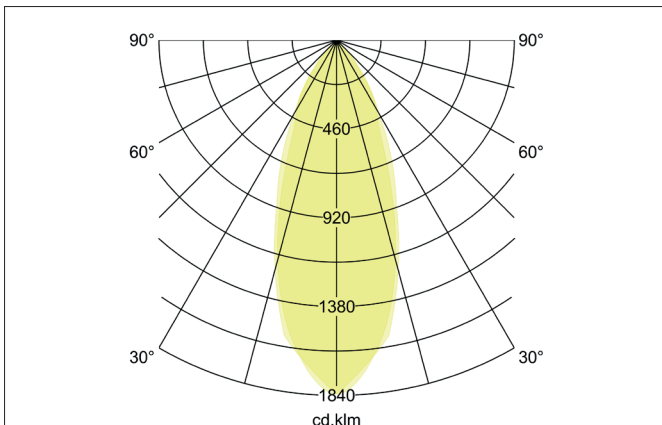

BREENA-S LED recessed spot set, on/off switchable
 Article no. 38142083

Light.
 For Generations.

Tender
 LED recessed spot set, on/off switchable, Square. Toolless ceiling installation by installation springs. Ceiling cut-out Ø 68 mm, Installation depth 50 mm, Length 83 mm, Width 83 mm, Weight 0,108 kg, Reflector silver with rotationssymmetrical, deep, wide distributed light intensity. optimal light distribution due to a glass transparent cover. Luminous flux 680 lm, Power 1 x 6 W, System Efficiency 113 lm/W, Light colour warm white, Correlated color temprature (CCT) 3.000 K, Colour rendering index CRI > 80, Housing material: Cast iron / Aluminium / Glass, Colour: Black, Permissible ambient temperature (ta): -20 °C - +25 °C, Protection class (EN 61140): II, Degree of protection (DIN EN 60529): IP20. With electronic driver, on/off switchable.

Article data	
Article no.	38142083
GTIN	4251433953845
Series name	BREENA-S
Short description	LED recessed spot set, on/off switchable
Material	Cast iron / Aluminium / Glass
Colour	Black
Type of surface	Matt
Shape	Square
Built-in diameter	68 mm
Installation depth	50 mm
Length	83 mm
Width	83 mm
Hight	5 mm
Weight	0.108 kg

BREENA-S LED recessed spot set, on/off switchable

Article no. 38142083

Light.
For Generations.

Lighting technology	
Colour temperature	3.000 K
Light colour	White
Light output	Direct
Luminous flux	680 lm
System efficiency	113 lm/W
Colour rendering	CRI > 80
Reflector	High-gloss
Reflektorfarbe	silver
Beam angle	38°
Light sharing	Symmetric