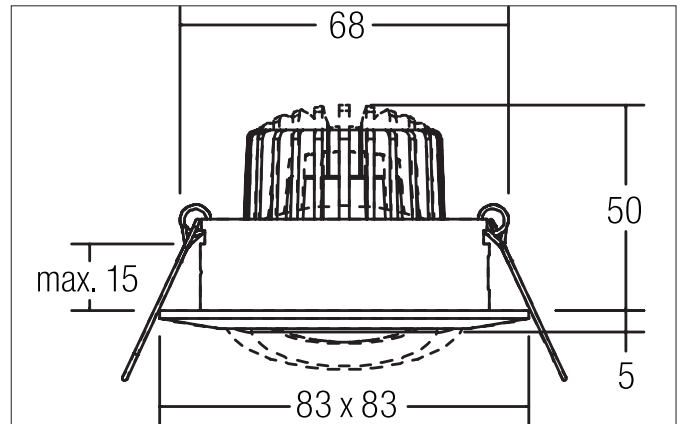

BREENA-S LED recessed spot set, on/off switchable
 Article no. 38142083

Light.
 For Generations.

Tender
 LED recessed spot set, on/off switchable, Square. Toolless ceiling installation by installation springs. Ceiling cut-out Ø 68 mm, Installation depth 50 mm, Length 83 mm, Width 83 mm, Weight 0,108 kg, Reflector silver with rotationssymmetrical, deep, wide distributed light intensity. optimal light distribution due to a glass transparent cover. Luminous flux 680 lm, Power 1 x 6 W, System Efficiency 113 lm/W, Light colour warm white, Correlated color temprature (CCT) 3.000 K, Colour rendering index CRI > 80, Housing material: Cast iron / Aluminium / Glass, Colour: Black, Permissible ambient temperature (ta): -20 °C - +25 °C, Protection class (EN 61140): II, Degree of protection (DIN EN 60529): IP20. With electronic driver, on/off switchable.

Article data	
Article no.	38142083
GTIN	4251433953845
Series name	BREENA-S
Short description	LED recessed spot set, on/off switchable
Material	Cast iron / Aluminium / Glass
Colour	Black
Type of surface	Matt
Shape	Square
Built-in diameter	68 mm
Installation depth	50 mm
Length	83 mm
Width	83 mm
Hight	5 mm
Weight	0.108 kg

Operating technology of the luminaire	
Lamp holder	Plug&Play
Power	6 W
Voltage type	DC
Current	350 mA
Lamp	LED
Protection class	III
Degree of protection	IP20
Bulb change possible	Yes

Operating technology of driver	
Length	68 mm
Length	68 mm
Width	35 mm
Width	35 mm
Hight	21 mm
Hight	21 mm
AC nominal voltage min	220 V
AC nominal voltage max	240 V
Frequenz max.	50 Hz
Frequenz max.	50 Hz
Dimmable	No
Control	on/off
Starting current	10 A (max.10ms)
Power min	1 W
Power	7.2 W
Current	350 mA
Degree of protection	IP20
Protection class	II
Flickerfrei	Yes