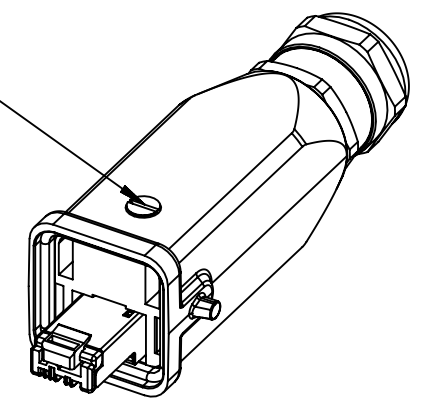

M20x1,5 metal sealing gland  
see 19 00 000 5080

M3 screw  
for assembly

Cable outer diameter  $\varnothing$  6,5- $\varnothing$ 9,5mm  
AWG 22-23 solid  
AWG 22-24 stranded  
with wires O.D. max. 1,6mm

Data contacts plating: 1,27 microns Au over Ni

	All Dimensions in mm Original Size DIN A4	Scale 1:1	Free size tol.		Ref.	
	All rights reserved Department EL PD	Created by 406403	Inspected by PREOTU	Standardisation RUETERA	Date 2023-04-12	State Final Release
HARTING D-32339 Espelkamp		Title Han3A RJ45 Cat5 plug 4p IDC, AWG 26			Doc-Key / ECM-Nr. 100778719/UGD/000/B 500000240888	
		Type TB	Number 09451151110		Rev. B	Page 1/1