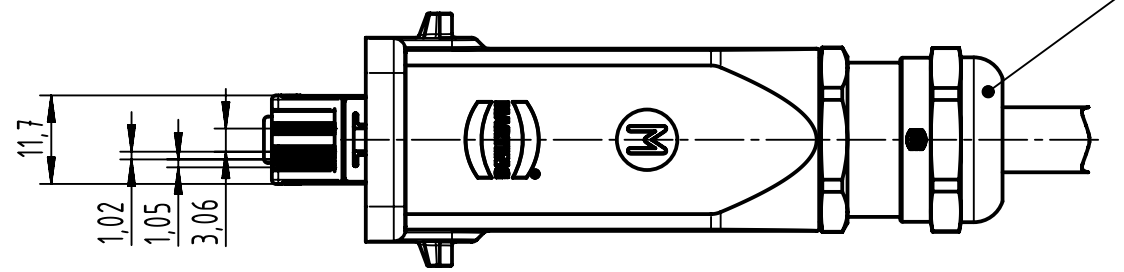

M20x1,5 metal sealing gland  
see 19 00 000 5080

M3 screw  
for assembly

Cable outer diameter  $\varnothing$  6,5- $\varnothing$ 9,5mm  
AWG 22-23 solid  
AWG 22-24 stranded  
with wires O.D. max. 1,6mm

Data contacts plating: 1,27 microns Au over Ni

	All Dimensions in mm Original Size DIN A4	Scale 1:1	Free size tol.		Ref.	
	All rights reserved Department EL PD	Created by 406403	Inspected by PREOTU	Standardisation RUETERA	Date 2023-04-12	State Final Release
HARTING D-32339 Espelkamp		Title Han3A RJ45 Cat5 plug 4p IDC, AWG 26			Doc-Key / ECM-Nr. 100778719/UGD/000/B 500000240888	
		Type TB	Number 09451151110		Rev. B	Page 1/1