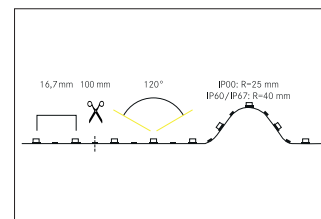

QualityFlex Select flex lighting 5 m, CRI > 90, 14,4 W / m, IP67

Artikel-Nr. 15273027

QualityFlex Select flex lighting 5 m, CRI > 90, 14,4 W / m, IP67, white, 2.700K, CRI > 90. LED flex lighting for decorative, technical as well as efficient lighting of light coves, linear applications and backlighting, basic or general lighting of rooms, architectural applications and for areas where high illumination is required, such as indirect or direct lighting, luminous ceilings, gastronomy lighting and much more. Länge: 5000.0 mm Lampenleistung je Meter: 14.4 W/m, Lichtstrom je Meter: 1050.0 lm/m, Schutzart raumseitig: IP67, Schutzklasse: III, Spannung: 24V DC, Abstrahlwinkel: 120.0 °, 60 LEDs pro Meter, Chip-Abstand (Short Pitch) : 16,7mm. Zur Individuellen Anwendung kann die LED-Flexplatine alle 100 mm eingekürzt werden. Bei Kürzung der LED-Flexplatine muss der IP-Schutz bauseits wiederhergestellt werden. Die maximale Systemlänge von 5.000mm darf mit einer Einspeisung nicht überschritten werden. This luminaire contains incorporated and non-exchangeable LED light sources.

Artikel-Nr.	15273027
Stand:	06.12.2021 17:30

Colour temperature	2700 K
Light colour	White
Luminous flux per meter	1,050 lm/m
Power	72 W
Lamp power per meter	14.4 W/m
Power fix	72 W
Beam angle	120 °
Length	5,000 mm
Width	12.7 mm
Aufbauhöhe	4.8 mm
Length of individual sections	100 mm
Degree of protection	IP67

Protection class	III
McAdam-Step	McAdam-Step 5
Short Pitch	16.7 mm
Number of lamps per meter	60 Qty
Voltage	24V
Voltage type	DC
Ambient temperature	-10 °C bis +40 °C
Control	Dimming depending on driver
Circuit type	Parallel conduction
Length of the connection line	350 mm
Maximum module length	5,000 mm