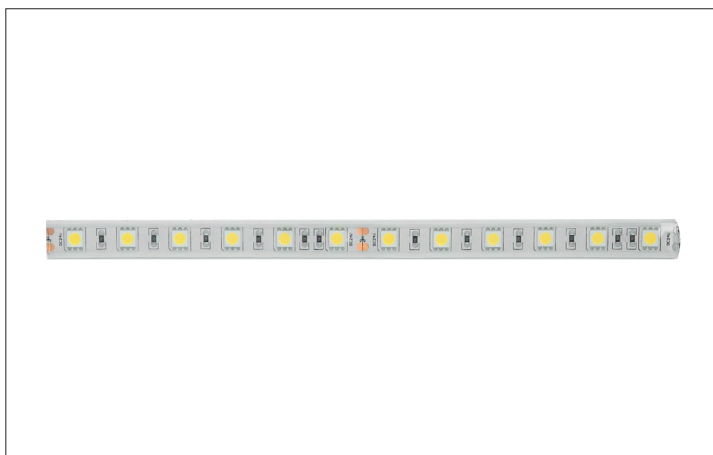

QualityFlex Select flex lighting 5 m, CRI > 90, 14,4 W / m, IP67

Artikel-Nr. 15273027

QualityFlex Select flex lighting 5 m, CRI > 90, 14,4 W / m, IP67, white, 2.700K, CRI > 90. LED flex lighting for decorative, technical as well as efficient lighting of light coves, linear applications and backlighting, basic or general lighting of rooms, architectural applications and for areas where high illumination is required, such as indirect or direct lighting, luminous ceilings, gastronomy lighting and much more. Länge: 5000.0 mm Lampenleistung je Meter: 14.4 W/m, Lichtstrom je Meter: 1050.0 lm/m, Schutzart raumseitig: IP67, Schutzklasse: III, Spannung: 24V DC, Abstrahlwinkel: 120.0 °, 60 LEDs pro Meter, Chip-Abstand (Short Pitch) : 16,7mm. Zur Individuellen Anwendung kann die LED-Flexplatine alle 100 mm eingekürzt werden. Bei Kürzung der LED-Flexplatine muss der IP-Schutz bauseits wiederhergestellt werden. Die maximale Systemlänge von 5.000mm darf mit einer Einspeisung nicht überschritten werden. This luminaire contains incorporated and non-exchangeable LED light sources.

Artikel-Nr.	15273027
Stand:	06.12.2021 17:30

Colour temperature	2700 K
Light colour	White
Luminous flux per meter	1,050 lm/m
Power	72 W
Lamp power per meter	14.4 W/m
Power fix	72 W
Beam angle	120 °
Length	5,000 mm
Width	12.7 mm
Aufbauhöhe	4.8 mm
Length of individual sections	100 mm
Degree of protection	IP67

Protection class	III
McAdam-Step	McAdam-Step 5
Short Pitch	16.7 mm
Number of lamps per meter	60 Qty
Voltage	24V
Voltage type	DC
Ambient temperature	-10 °C bis +40 °C
Control	Dimming depending on driver
Circuit type	Parallel conduction
Length of the connection line	350 mm
Maximum module length	5,000 mm