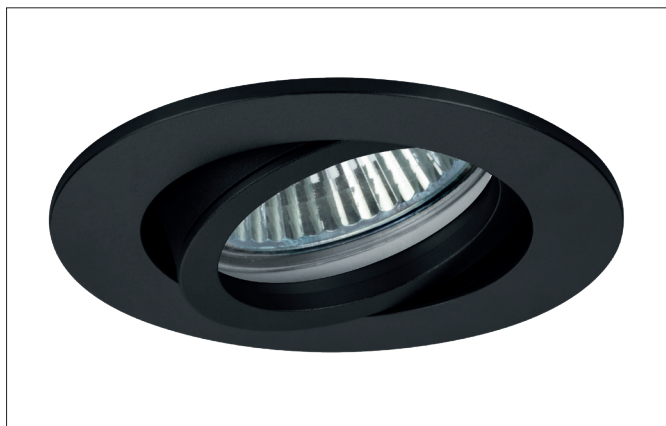

**TIRREL-R Recessed spot, GU10**

Article no. 36143080

Light.  
For Generations.**Tender**

Recessed spot, GU10, black, Round. In a compact design, for installation in tool-less rapid assembly systems. Including bracket with GU10 socket for standard-compliant strain relief. Lamp holder: GU10, Mounting method: Recessed mounting, Place of installation: Ceiling-mounted, Material: Aluminium, Degree of protection: according to DIN EN 60529 IP20, Protection class: (EN 61140) II, Voltage: 230V AC 50Hz, Power: 50W, Amount of light sources / fittings: 1.0 Qty, Adjustability: Pivoted, With control gear: No, Control: Other.

**Product Benefits**

- Recessed spot in round design made of solid aluminum.  
for LED retrofit lamps with GU10 base.
- Ceiling cutout 68 mm, diameter 82 mm, installation depth 125 mm, IP20.
- Swivel range 25°.
- Large color variation. Without visible snap ring.
- Classic, formally restrained design.
- In the same optics also available as GX5.3 version, as switchable and dimmable set (trailing-edge phase or DALI) and as a loudspeaker.
- In addition, in the same surface structure and in the same color also available in square version.

**TIRREL-R Recessed spot, GU 10**

Article no. 36143080

Light.  
For Generations.

Article data	
Article no.	36143080
GTIN	4251433928058
Series name	TIRREL-R
Short description	Recessed spot, GU10
Material	Aluminium
Colour	Black
Type of surface	Matt
Shape	Round
Outer diameter	82 mm
Built-in diameter	68 mm
Installation depth	125 mm
Hight	3 mm
Weight	0.124 kg