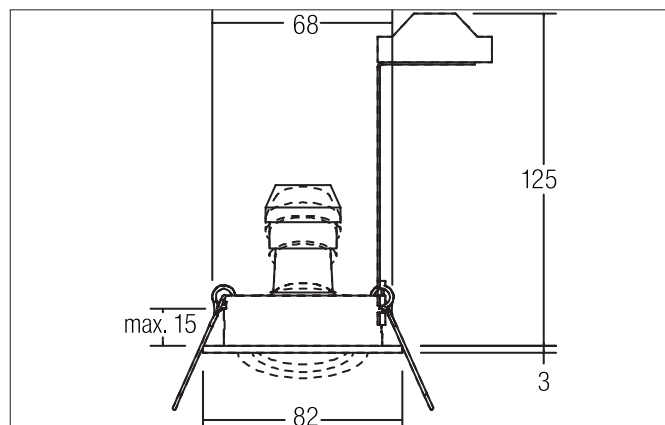

**TIRREL-R Recessed spot, GU10**

Article no. 36143080

Light.  
For Generations.**Tender**

Recessed spot, GU10, black, Round. In a compact design, for installation in tool-less rapid assembly systems. Including bracket with GU10 socket for standard-compliant strain relief. Lamp holder: GU10, Mounting method: Recessed mounting, Place of installation: Ceiling-mounted, Material: Aluminium, Degree of protection: according to DIN EN 60529 IP20, Protection class: (EN 61140) II, Voltage: 230V AC 50Hz, Power: 50W, Amount of light sources / fittings: 1.0 Qty, Adjustability: Pivoted, With control gear: No, Control: Other.

**Product Benefits**

- Recessed spot in round design made of solid aluminum.  
for LED retrofit lamps with GU10 base.
- Ceiling cutout 68 mm, diameter 82 mm, installation depth 125 mm, IP20.
- Swivel range 25°.
- Large color variation. Without visible snap ring.
- Classic, formally restrained design.
- In the same optics also available as GX5.3 version, as switchable and dimmable set (trailing-edge phase or DALI) and as a loudspeaker.
- In addition, in the same surface structure and in the same color also available in square version.

**TIRREL-R Recessed spot, GU 10**

Article no. 36143080

Light.  
For Generations.

Article data	
Article no.	36143080
GTIN	4251433928058
Series name	TIRREL-R
Short description	Recessed spot, GU10
Material	Aluminium
Colour	Black
Type of surface	Matt
Shape	Round
Outer diameter	82 mm
Built-in diameter	68 mm
Installation depth	125 mm
Hight	3 mm
Weight	0.124 kg