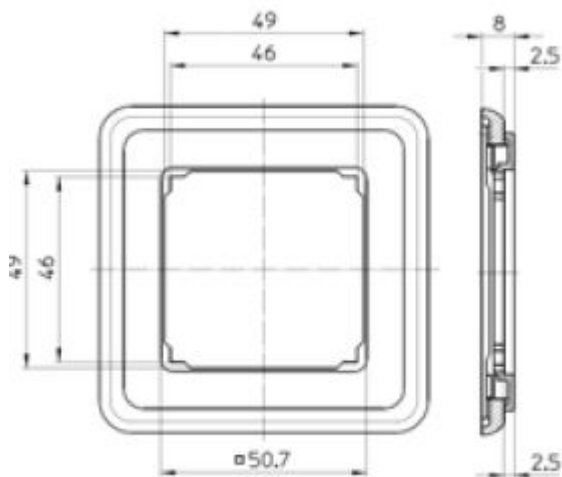

**Central plates with square standard  
white**

Product Data Sheet

**Central plates with square standard  
white**

Central plates with square standard opening, 50 x 50 mm, for junction boxes  
manufactured by Ackermann, Panduit, Reichle De Massari, Molex etc.