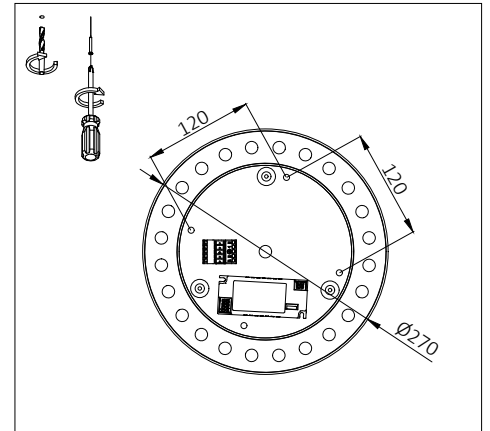

RINGO STAR COMPACT A5 | SURFACE

1. MONTAGE UND INSTALLATION | MOUNTING AND INSTALLATION:

1. Bei allen Montagearbeiten Handschuhe tragen.
Use gloves when handling the fixture.

2.

3.

4.

5.

 - min/max stripped wire length: 7mm-10mm
 - max power supply cable: 1,5mm²