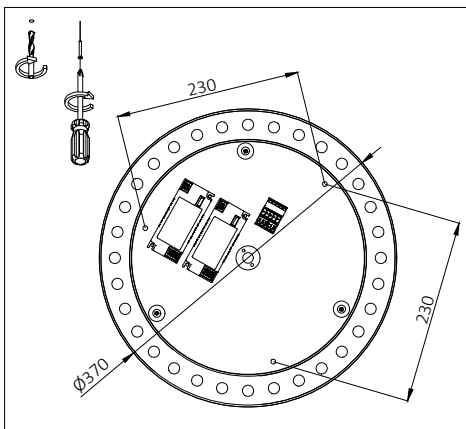

RINGO STAR COMPACT A5 | SURFACE

1. MONTAGE UND INSTALLATION | MOUNTING AND INSTALLATION:

1. Bei allen Montagearbeiten Handschuhe tragen.
Use gloves when handling the fixture.

2.

3.

4.

5.

 - min/max stripped wire length: 7mm-10mm
 - max power supply cable: 1,5mm²