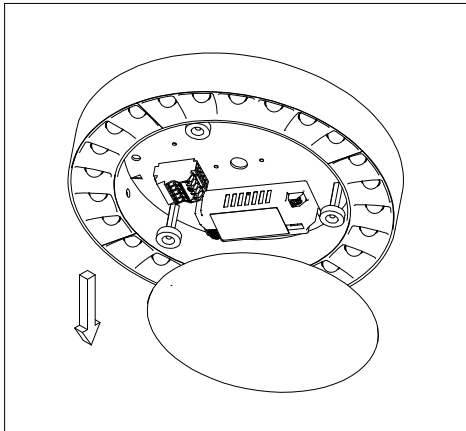

RINGO STAR COMPACT A5 | SURFACE

1. MONTAGE UND INSTALLATION | MOUNTING AND INSTALLATION:

1. Bei allen Montagearbeiten Handschuhe tragen.
Use gloves when handling the fixture.

2.

3.

4.

5.

 - min/max stripped wire length: 7mm-10mm
 - max power supply cable: 1,5mm²