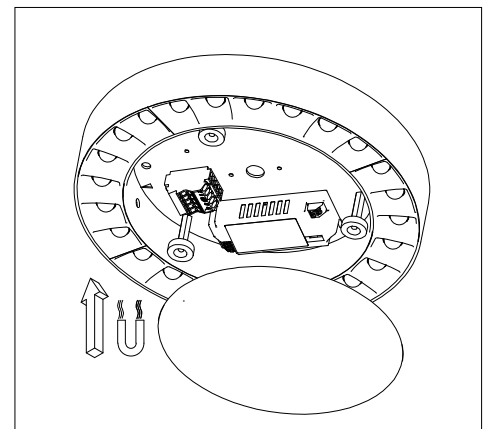

RINGO STAR COMPACT A5 | SURFACE

1. MONTAGE UND INSTALLATION | MOUNTING AND INSTALLATION:

1. Bei allen Montagearbeiten Handschuhe tragen.
Use gloves when handling the fixture.

2.

3.

4.

5.

 - min/max stripped wire length: 7mm-10mm
 - max power supply cable: 1,5mm²