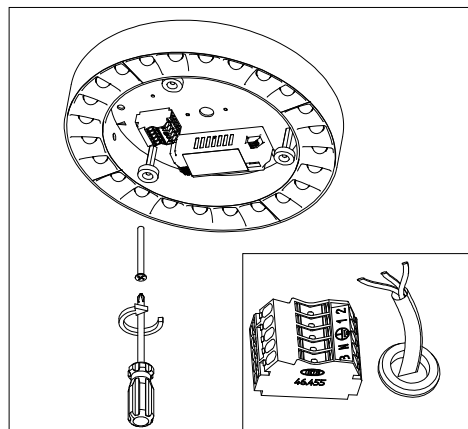

RINGO STAR COMPACT A5 | SURFACE

1. MONTAGE UND INSTALLATION | MOUNTING AND INSTALLATION:

1. Bei allen Montagearbeiten Handschuhe tragen.
Use gloves when handling the fixture.

2.

3.

4.

5.

 - min/max stripped wire length: 7mm-10mm
 - max power supply cable: 1,5mm²