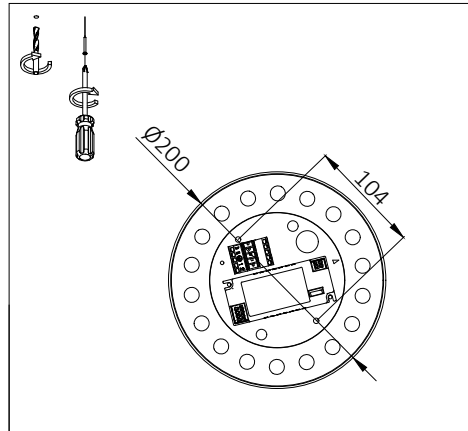

RINGO STAR COMPACT A5 | SURFACE

1. MONTAGE UND INSTALLATION | MOUNTING AND INSTALLATION:

1. Bei allen Montagearbeiten Handschuhe tragen.
Use gloves when handling the fixture.

2.

3.

4.

5.

 - min/max stripped wire length: 7mm-10mm
 - max power supply cable: 1,5mm²