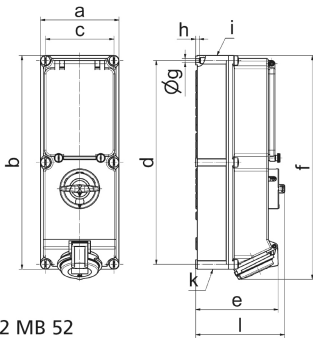

Wall mounting socket outlet, switched, interlocked and fused - housing dimensions 365x134, with mounting rail

Product description	
BALS-Prd.-Nr	17168
EAN	4024941171687
product category (PG)	GT wall mounting socket outlet switched interlocked, fused
current (A)	32A
number of poles (P99)	4p
number of poles (P)	3P+PE
position of earth contact (H)	6 h
voltage (V)	380 up to 415V

Product description	
frequency (HZ)	50 and 60Hz
protection degree (SA)	IP44
colour code 1 (KF1)	red RAL 3000
Colour of appliance	Operating window smoky topaz, Hinged lid red RAL 3000, Housing screws grey RAL 7035, Housing bottom grey RAL 7035, Housing top grey RAL 7035, Control knob grey RAL 7035
connection design (AT)	screwless spring terminals as cage clamp with Kontex-contact
maximum conductor size (LQ)	10,0 qmm
cable entry (KE)	top entry M40/M32 bottom entry M40/32
Height	391mm
Width	134mm
Depth	153mm
dimension of enclosure (GG)	365x134 mm (HxW)
material of enclosure (GM)	Polycarbonate
contact	The contact carrier is made of high temperature resistant material, the contacts are brass nickel plated

Logistics data	
Weight/pcs	1.896 kg / Piece
Packaging	Carton
Content amount	1 ST
EAN	4024941171687
Length	387 mm
Width	222 mm
Height	150 mm
Weight	2.089 kg
Volume	11,029.5 ccm

12 MB 52

Ampere	16	16	16	32	32	32
Polzahl	3	4	5	3	4	5
a	134,0	134,0	134,0	134,0	134,0	134,0
b	365,0	365,0	365,0	365,0	365,0	365,0
c	117,0	117,0	117,0	117,0	117,0	117,0
d	348,0	348,0	348,0	348,0	348,0	348,0
e	129,0	135,0	141,0	146,0	146,0	152,0
f	384,0	382,0	382,0	391,0	391,0	391,0
g ø	6,5	6,5	6,5	6,5	6,5	6,5
h	8,0	8,0	8,0	8,0	8,0	8,0
i	M25/20	M32/25	M32/25	M40/32	M40/32	M40/32
k	M25/20	M32/25	M32/25	M40/32	M40/32	M40/32
l	156,0	156,0	156,0	156,0	156,0	156,0
Leiter mm ² min	1,5	1,5	1,5	2,5	2,5	2,5
Leiter mm ² max	4	4	4	10	10	10