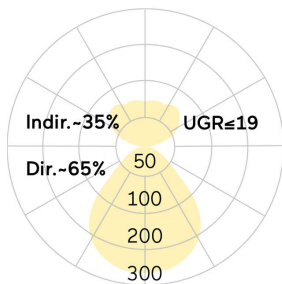

lightnet

Basic-P5

Pendant luminaire - Direct/indirect light distribution

Article code: BP5ABL-830H-D800-P

Customer / Project: _____

Note: _____

Productname	Basic-P5
Lamp	LED
Installation Type	Pendant luminaire
Surface finish	Jet Black
Light characteristics	Direct/indirect light distribution
Colour temperature	3000K
Colour Rendering Index (CRI)	CRI>80
Optical system	Microprismatic screen
Control	Dimmable (DALI)
Length L/Diameter D (mm)	D=800mm
Height H (mm)	H=38mm
Current/Power	High-Power
Luminous Flux	9752lm
Power consumption	81W
Suspension	Rod susp. (Set)
Ceiling rose colour	Ceiling rose: Matching luminaire`s surface colour
Pendant length (mm)	Pendant length on request
Degree of protection	IP40
Certification	Prüfzeichen: ENEC
LED lifetime	L80B10 (tq 25°C) = 50.000h
UGR	UGR<=19
Photometric code	8 30 / 3 3 9
Photobiological class	RG0 (EN62471)
Indoor/Outdoor	Indoor: ta [ambient] max. 25°C
Weight (kg)	9,5kg