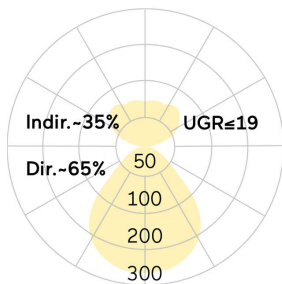

lightnet

Basic-P5

Pendant luminaire - Direct/indirect light distribution

Article code: BP5ABE-830M-D600-P

Customer / Project: _____

Note: _____

Productname	Basic-P5
Lamp	LED
Installation Type	Pendant luminaire
Surface finish	Jet Black
Light characteristics	Direct/indirect light distribution
Colour temperature	3000K
Colour Rendering Index (CRI)	CRI>80
Optical system	Microprismatic screen
Control	Switchable
Length L/Diameter D (mm)	D=600mm
Height H (mm)	H=38mm
Current/Power	Medium-Power
Luminous Flux	4871lm
Power consumption	40W
Suspension	Rod susp. (Set)
Ceiling rose colour	Ceiling rose: Matching luminaire`s surface colour
Pendant length (mm)	Pendant length on request
Degree of protection	IP40
Certification	Prüfzeichen: ENEC
LED lifetime	L85B10 (tq 25°C) = 50.000h
UGR	UGR<=19
Photometric code	8 30 / 3 3 9
Photobiological class	RG0 (EN62471)
Indoor/Outdoor	Indoor: ta [ambient] max. 25°C
Weight (kg)	6,4kg