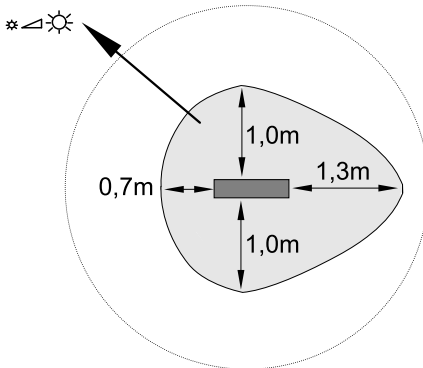

Spectral

ORTO-T...SEN

2,8m > off

2,8m < on