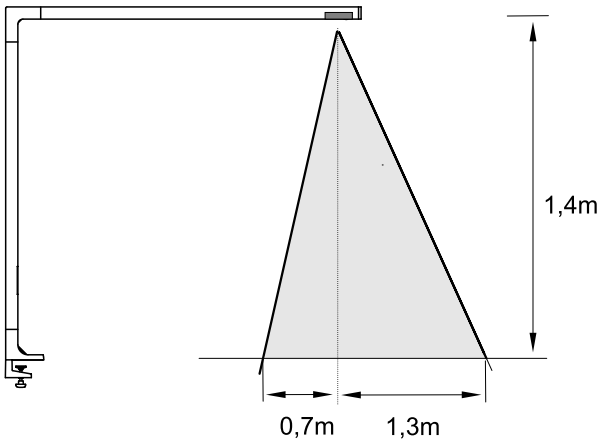

Spectral

ORTO-T...SEN

2,8m > off

2,8m < on