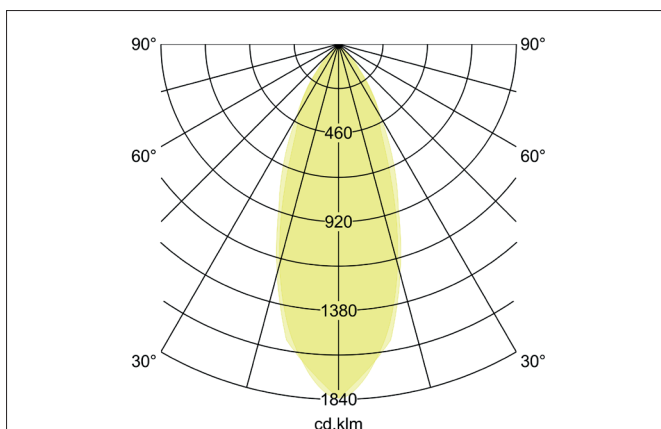

TIRREL-R LED recessed spot set, DALI dimmable, incl. connection**box**

Article no. 41443173

Light.
For Generations.**Tender**

LED recessed spot set, DALI dimmable, incl. connection box, Round. Toolless ceiling installation by installation springs. Ceiling cut-out Ø 68 mm, Installation depth 50 mm, Outer diameter 82 mm, Weight 0,277 kg, Reflector silver with rotationssymmetrical, deep, wide distributed light intensity. optimal light distribution due to a glass transparent cover. Luminous flux 680 lm, Power 1 x 6 W, System Efficiency 113 lm/W, Light colour warm white, Correlated color temprature (CCT) 3.000 K, Colour rendering index CRI > 80, Housing material: Aluminium / Glass / Plastic, Colour: White structure, Permissible ambient temperature (ta): -20 °C - +25 °C, Protection class (EN 61140): II, Degree of protection (DIN EN 60529): IP20. With electronic driver, DALI-2 dimmable.

Product Benefits

- LED recessed spotlight in round design made of solid aluminum with LED module 6 W (3.000 K) and dimmable DALI converter WITHOUT glow-in-the-dark effect.
- Ceiling cut-out 68 mm, diameter 82 mm, installation depth 50 mm, IP20.
- Swivel range 25°.
- Large color variation. Without visible snap ring.
- Classic, formally restrained design.
- In the same optics also in GX5.3 or GU10 version and as a dimmable Set phase section or DALI and as a loudspeaker version.
- In addition, in the same surface structure and in the same color also available in square version.

Lighting technology	
Colour temperature	3.000 K
Light output	Direct
Luminous flux	680 lm
System efficiency	113 lm/W
Colour rendering	CRI > 80
Reflector	High-gloss
Reflektorfarbe	silver
Beam angle	38°
Light sharing	Symmetric