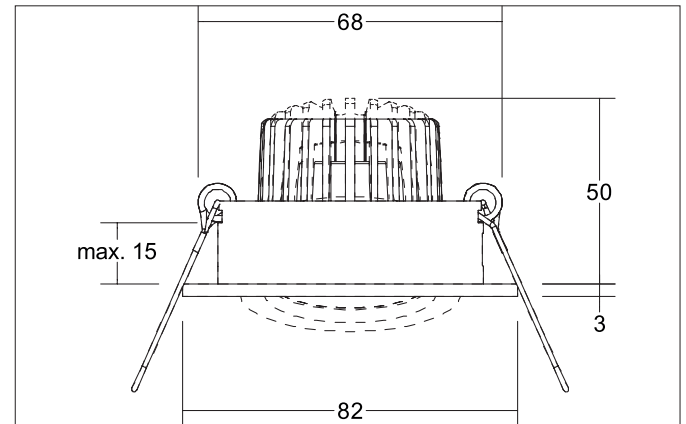

TIRREL-R LED recessed spot set, DALI dimmable, incl. connection**box**

Article no. 41443173

Light.
For Generations.**Tender**

LED recessed spot set, DALI dimmable, incl. connection box, Round. Toolless ceiling installation by installation springs. Ceiling cut-out Ø 68 mm, Installation depth 50 mm, Outer diameter 82 mm, Weight 0,277 kg, Reflector silver with rotationssymmetrical, deep, wide distributed light intensity. optimal light distribution due to a glass transparent cover. Luminous flux 680 lm, Power 1 x 6 W, System Efficiency 113 lm/W, Light colour warm white, Correlated color temprature (CCT) 3.000 K, Colour rendering index CRI > 80, Housing material: Aluminium / Glass / Plastic, Colour: White structure, Permissible ambient temperature (ta): -20 °C - +25 °C, Protection class (EN 61140): II, Degree of protection (DIN EN 60529): IP20. With electronic driver, DALI-2 dimmable.

Product Benefits

- LED recessed spotlight in round design made of solid aluminum with LED module 6 W (3.000 K) and dimmable DALI converter WITHOUT glow-in-the-dark effect.
- Ceiling cut-out 68 mm, diameter 82 mm, installation depth 50 mm, IP20.
- Swivel range 25°.
- Large color variation. Without visible snap ring.
- Classic, formally restrained design.
- In the same optics also in GX5.3 or GU10 version and as a dimmable Set phase section or DALI and as a loudspeaker version.
- In addition, in the same surface structure and in the same color also available in square version.

TIRREL-R LED recessed spot set, DALI dimmable, incl. connection**box**

Article no. 41443173

Light.
For Generations.

Article data	
Article no.	41443173
GTIN	4251433958437
Series name	TIRREL-R
Short description	LED recessed spot set, DALI dimmable, incl. connection box
Material	Aluminium / Glass / Plastic
Colour	White
Type of surface	Structure
Shape	Round
Outer diameter	82 mm
Built-in diameter	68 mm
Installation depth	50 mm
Hight	3 mm
Scope of delivery	Incl. 5-pole connection box
Weight	0.277 kg