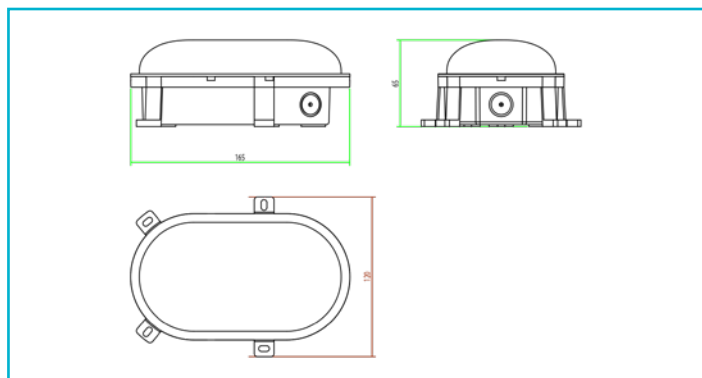

Art. no. 731160

Surface-mounted ceiling and wall lights Sotano, 4,5/7,5
W, 3000/4000 K, White

 **DEKOLIGHT**

Housing Material	Polycarbonate	Power Consumption	8 kWh/1000h
Housing Color	White	Energy Efficiency Class Lightsource	This product contains a light source of energy efficiency class E.
Material of Lens	Polycarbonate - PC		
Colour of Lens	White		
Surface Structure of Lens	Opal		
Protection Class	Protection class II/protective insulation		
Rated Input Voltage	220-240 V/AC		
Power Supply Unit incl.	Yes		
Connection Type	Clamp		
Number of Cable Entries	6		
Cable Gland Diameter	15 mm		
Dimmable	No		
Motion Detector	No		
Light Source	LED, Light source changeable TC		
Color Temperature	3000/4000 K		
Colour Consistency	6 SDCM		
Rated Luminous Flux	450/750 lm		
Rated Luminous Flux 2	750 lm		
Rated Angle of Reflection	120 Degree		
Length	165 mm		
Width	120 mm		
Height	65 mm		
Working Temperature	-30 to 40 °C		
Storage Temperature	-30 to 60 °C		
IP Protection Class	IP 54		
IK Protection Class	IK08		
Life Time L70 / B50	72000 h		
Life Time L80 / B10	72000 h		
Switching Cycles	35000		