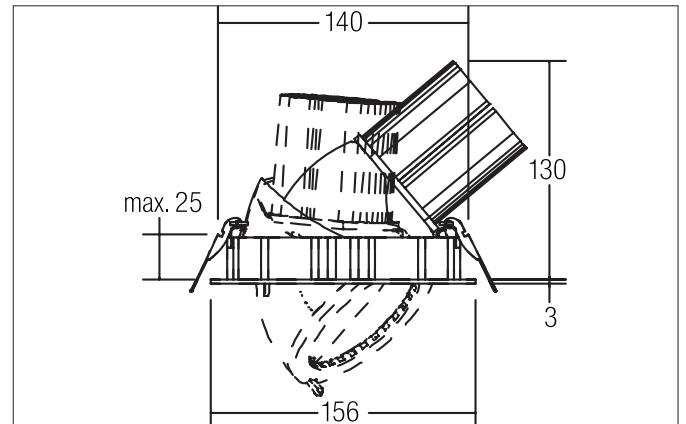

CORE LED recessed spotlight

Article no. 88673175

Light.
For Generations.**Tender**

LED recessed spotlight, Round. Ceiling cut-out Ø 140 mm, Installation depth 130 mm, Outer diameter 156 mm, Weight 0,950 kg, with rotationssymmetrical, deep, wide distributed light intensity. optimal light distribution due to a glass transparent cover. Luminous flux 2.850 lm, Power 1 x 32 W, System Efficiency 89 lm/W, Light colour neutral white, Correlated color temperature (CCT) 3.500 K, Colour rendering index CRI > 80, Housing material: Aluminium / Glass, Colour: White, Permissible ambient temperature (ta): -20 °C - +25 °C, Protection class (EN 61140): II, Degree of protection (DIN EN 60529): IP20. With electronic driver, on/off switchable.

Article data	
Article no.	88673175
GTIN	4251433900146
Series name	CORE
Short description	LED recessed spotlight
Material	Aluminium / Glass
Colour	White
Type of surface	Matt
Shape	Round
Outer diameter	156 mm
Built-in diameter	140 mm
Installation depth	130 mm
Weight	0.950 kg

CORE LED recessed spotlight

Article no. 88673175

Light.
For Generations.

Lighting technology	
Colour temperature	3.500 K
Light colour	White
Light output	Direct
Luminous flux	2,850 lm
System efficiency	89 lm/W
Colour rendering	CRI > 80
Reflector	High-gloss
Beam angle	38°
Light sharing	Symmetric

Packing data	
Gross weight	1.226 kg
Length of packaging	210 mm
Packaging width	210 mm
Packaging height	200 mm
Disposal at end of life	This product must not be disposed of with household waste. You are obliged, to dispose of such electrical waste separately. By disposing of electrical waste and other old or defective electronics separately, you support recycling or other forms of re-use. In that way you help to take care and to avoid that harmful substances get into the environment.