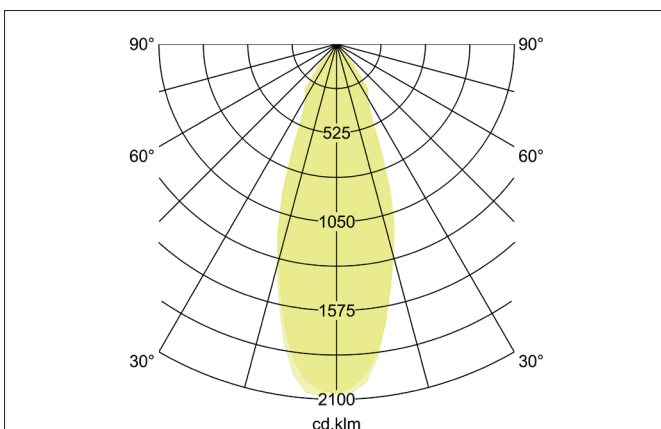

CORE LED recessed spotlight

Article no. 88673175

Light.
For Generations.**Tender**

LED recessed spotlight, Round. Ceiling cut-out Ø 140 mm, Installation depth 130 mm, Outer diameter 156 mm, Weight 0,950 kg, with rotationssymmetrical, deep, wide distributed light intensity. optimal light distribution due to a glass transparent cover. Luminous flux 2.850 lm, Power 1 x 32 W, System Efficiency 89 lm/W, Light colour neutral white, Correlated color temperature (CCT) 3.500 K, Colour rendering index CRI > 80, Housing material: Aluminium / Glass, Colour: White, Permissible ambient temperature (ta): -20 °C - +25 °C, Protection class (EN 61140): II, Degree of protection (DIN EN 60529): IP20. With electronic driver, on/off switchable.

Article data	
Article no.	88673175
GTIN	4251433900146
Series name	CORE
Short description	LED recessed spotlight
Material	Aluminium / Glass
Colour	White
Type of surface	Matt
Shape	Round
Outer diameter	156 mm
Built-in diameter	140 mm
Installation depth	130 mm
Weight	0.950 kg

CORE LED recessed spotlight

Article no. 88673175

Light.
For Generations.

Lighting technology	
Colour temperature	3.500 K
Light colour	White
Light output	Direct
Luminous flux	2,850 lm
System efficiency	89 lm/W
Colour rendering	CRI > 80
Reflector	High-gloss
Beam angle	38°
Light sharing	Symmetric