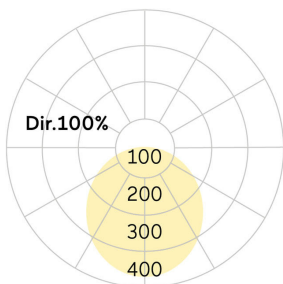

lightnet

Basic-A5

Surface mounted luminaire - Direct light distribution

Article code: BA5OBL-840M-D300

Illustrations may only be similar and serve as an orientation.

Basic-A5. LED. Surface mounted luminaire for wall or ceiling mounting with minimalist edge. Luminaire body made of high-quality aluminum profile. Surface finish Jet Black. Direct only light distribution. Colour temperature: 4000K (Cool White). Colour Rendering Index (CRI): >80. Opal diffuser for enhanced light transmission and perfect uniform illumination. Dimmable DALI. DxH (round). D=300mm. H=38mm. Medium-power

current. 700lm. 7W. 2,6kg. Binning initial <= MacAdam 3. IP40. Protection class I. CE, UKCA marking. Prüfzeichen: ENEC. IK02. 220-240V. 50-60 Hz. RG0 (EN62471). Luminous flux reduction up to 0,3%/1.000 operating hours. Nominal failure rate: 0,2%/1.000 operating hours. L85B10 (tq 25°C) = 50.000h. 5 years warranty. Manufacturer: Lightnet GmbH, ISO 9001:2015 and 50001:2018 certified.

Basic-A5

Surface mounted luminaire - Direct light distribution

Article code: BA5OBL-840M-D300

Customer / Project: _____

Note: _____

Productname	Basic-A5
Lamp	LED
Installation Type	Surface mounted luminaire
Surface finish	Jet Black
Light characteristics	Direct light distribution
Colour temperature	4000K
Colour Rendering Index (CRI)	CRI>80
Optical system	Opal diffuser
Control	Dimmable (DALI)
Length L/Diameter D (mm)	D=300mm
Height H (mm)	H=38mm
Current/Power	Medium-Power
Luminous Flux	700lm
Power consumption	7W
Degree of protection	IP40
Certification	Prüfzeichen: ENEC
LED lifetime	L85B10 (tq 25°C) = 50.000h
Photometric code	8 40 / 3 3 9
Photobiological class	RG0 (EN62471)
Indoor/Outdoor	Indoor: ta [ambient] max. 25°C
Weight (kg)	2,6kg