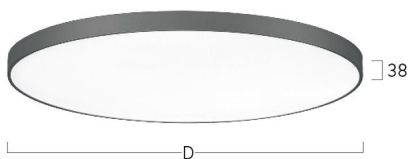

lightnet

Basic-A5

Surface mounted luminaire - Direct light distribution

Article code: BA5OBL-840M-D300

Illustrations may only be similar and serve as an orientation.

Basic-A5. LED. Surface mounted luminaire for wall or ceiling mounting with minimalist edge. Luminaire body made of high-quality aluminum profile. Surface finish Jet Black. Direct only light distribution. Colour temperature: 4000K (Cool White). Colour Rendering Index (CRI): >80. Opal diffuser for enhanced light transmission and perfect uniform illumination. Dimmable DALI. DxH (round). D=300mm. H=38mm. Medium-power

Basic-A5

Surface mounted luminaire - Direct light distribution

Article code: BA5OBL-840M-D300

Customer / Project: _____

Note: _____

Productname	Basic-A5
Lamp	LED
Installation Type	Surface mounted luminaire
Surface finish	Jet Black
Light characteristics	Direct light distribution
Colour temperature	4000K
Colour Rendering Index (CRI)	CRI>80
Optical system	Opal diffuser
Control	Dimmable (DALI)
Length L/Diameter D (mm)	D=300mm
Height H (mm)	H=38mm
Current/Power	Medium-Power
Luminous Flux	700lm
Power consumption	7W
Degree of protection	IP40
Certification	Prüfzeichen: ENEC
LED lifetime	L85B10 (tq 25°C) = 50.000h
Photometric code	8 40 / 3 3 9
Photobiological class	RG0 (EN62471)
Indoor/Outdoor	Indoor: ta [ambient] max. 25°C
Weight (kg)	2,6kg