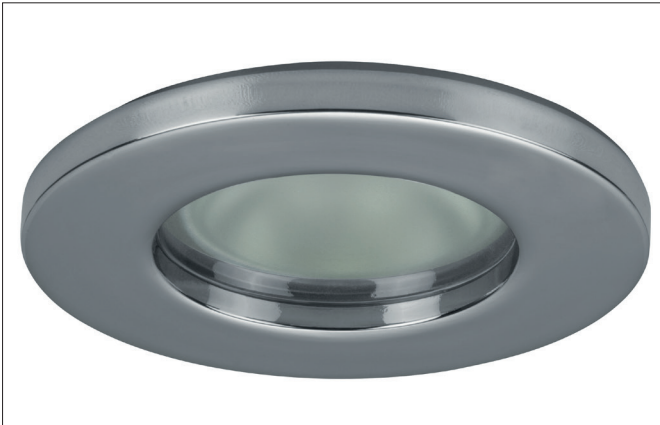

Recessed downlight, IP65, GU10
Article no. 36149020

Light.
For Generations.

Tender

Recessed downlight, IP65, GU10, chrome, Round. In a compact design, for installation in tool-less rapid assembly systems. Including bracket with GU10 socket for standard-compliant strain relief. Lamp holder: GU10, Mounting method: Recessed mounting, Place of installation: Ceiling-mounted, Material: Cast iron / Glass, Degree of protection: according to DIN EN 60529 IP65*, Protection class: (EN 61140) II, Voltage: 230V AC 50Hz, Power: 50W, Amount of light sources / fittings: 1.0 Qty, Adjustability: Not adjustable, Control: Other.

Article data	
Article no.	36149020
GTIN	4250047780571
Short description	Recessed downlight, IP65, GU10
Material	Cast iron / Glass
Colour	Chrome
Type of surface	Glossy
Shape	Round
Outer diameter	80 mm
Built-in diameter	68 mm
Installation depth	125 mm
Hight	7 mm
Weight	0.104 kg

Recessed downlight, IP65, GU10

Article no. 36149020

Light.
For Generations.

Operating technology of the luminaire	
System output	50 W
Voltage type	AC
AC nominal voltage max	220 V
Frequenz max.	50 Hz
Lamp	for LED-retrofill lamp
Lamp holder	GU10
Protection class	II
Degree of protection	IP65
Schutzart deckenseitig	IP20
Control	Other
Bulb change possible	Yes

Mounting technology	
Mounting method	Recessed mounting
Place of installation	Ceiling-mounted
Adjustability	Not adjustable
Max. ceiling thickness	13 mm
Further references	No mounting box No cover with thermal insulation material
Material cover	Glass opal
Circlip	Without circlip