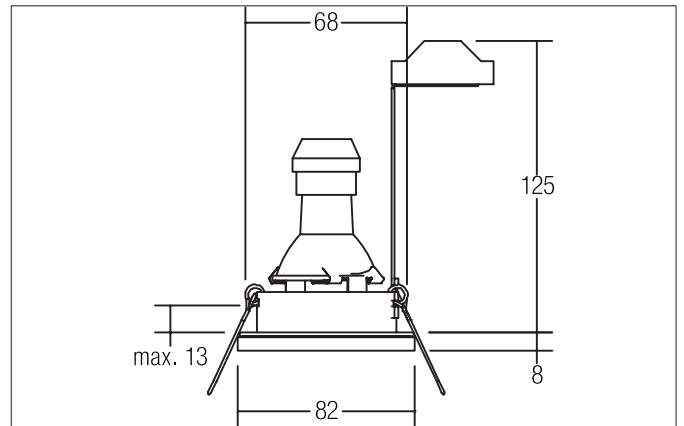

Recessed downlight, IP65, GU10
Article no. 36149020

Light.
For Generations.

Tender

Recessed downlight, IP65, GU10, chrome, Round. In a compact design, for installation in tool-less rapid assembly systems. Including bracket with GU10 socket for standard-compliant strain relief. Lamp holder: GU10, Mounting method: Recessed mounting, Place of installation: Ceiling-mounted, Material: Cast iron / Glass, Degree of protection: according to DIN EN 60529 IP65*, Protection class: (EN 61140) II, Voltage: 230V AC 50Hz, Power: 50W, Amount of light sources / fittings: 1.0 Qty, Adjustability: Not adjustable, Control: Other.

Article data	
Article no.	36149020
GTIN	4250047780571
Short description	Recessed downlight, IP65, GU10
Material	Cast iron / Glass
Colour	Chrome
Type of surface	Glossy
Shape	Round
Outer diameter	80 mm
Built-in diameter	68 mm
Installation depth	125 mm
Hight	7 mm
Weight	0.104 kg

Recessed downlight, IP65, GU10

Article no. 36149020

Light.
For Generations.

Operating technology of the luminaire	
System output	50 W
Voltage type	AC
AC nominal voltage max	220 V
Frequenz max.	50 Hz
Lamp	for LED-retrofill lamp
Lamp holder	GU10
Protection class	II
Degree of protection	IP65
Schutzart deckenseitig	IP20
Control	Other
Bulb change possible	Yes

Packing data	
Gross weight	0.129 kg
Length of packaging	140 mm
Packaging width	110 mm
Packaging height	120 mm
Disposal at end of life	This product must not be disposed of with household waste. You are obliged, to dispose of such electrical waste separately. By disposing of electrical waste and other old or defective electronics separately, you support recycling or other forms of re-use. In that way you help to take care and to avoid that harmful substances get into the environment.