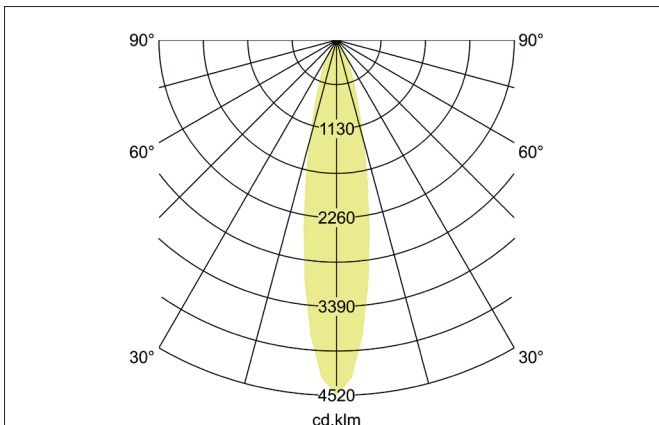

#### Tender

LED recessed spotlight, on/off switchable, Round. Ceiling cut-out Ø 138 mm, Installation depth 113 mm, Outer diameter 150 mm, Weight 0,900 kg, with rotationssymmetrical, deep, wide distributed light intensity. optimal light distribution due to a glass transparent cover. Luminous flux 3.733 lm, Power 1 x 27 W, Light colour neutral white, Correlated color temperature (CCT) 4.000 K, Colour rendering index CRI > 90, Housing material: Aluminium, Colour: Black structure, Permissible ambient temperature (ta): -20 °C - +25 °C, Protection class (EN 61140): II, Degree of protection (DIN EN 60529): IP20, .With electronic driver, on/off switchable.

Article data	
Article no.	88252184
GTIN	4251433975588
Series name	ARTEMIS MINI
Short description	LED recessed spotlight, on/off switchable
Material	Aluminium
Colour	Black
Type of surface	Structure
Shape	Round
Outer diameter	150 mm
Built-in diameter	138 mm
Installation depth	113 mm
Weight	0.900 kg