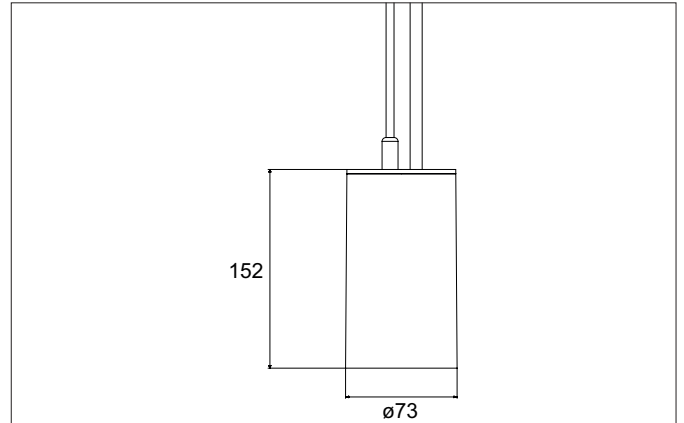

TRAXX MAXI LED pendant luminaire, on/off switchable

Article no. 88882164

Light.
For Generations.**Tender**

LED pendant luminaire, on/off switchable, Round. Ceiling cut-out Installation depth mm, Weight 0,914 kg, with rotationssymmetrical, deep, wide distributed light intensity. optimal light distribution due to a glass transparent cover. Luminous flux 3.589 lm, Power 1 x 28 W, Light colour neutral white, Correlated color temprature (CCT) 4.000 K, Colour rendering index CRI > 90, Rated life time L80/B50 at 25 °C: 50.000 h, Housing material: Aluminium / Glass / Plastic, Colour: Silver structure, Permissible ambient temperature (ta): -20 °C - +25 °C, Protection class (EN 61140): I, Degree of protection (DIN EN 60529): IP20, .With electronic driver, on/off switchable.

Article data	
Article no.	88882164
GTIN	4251433979241
Series name	TRAXX MAXI
Short description	LED pendant luminaire, on/off switchable
Material	Aluminium / Glass / Plastic
Colour	Silver
Type of surface	Structure
Shape	Round
Hight	163 mm
Weight	0.914 kg

TRAXX MAXI LED pendant luminaire, on/off switchable

Article no. 88882164

Light.
For Generations.

Lighting technology	
Colour temperature	4.000 K
Light colour	White
Light output	Direct
Luminous flux	3,589 lm
System efficiency	128 lm/W
McAdam-Step	McAdam-Step 3
Colour rendering	CRI > 90
Reflector	High-gloss
Beam angle	20°
Light sharing	Symmetric
Adjustable color temperature	No

Packing data	
Gross weight	0.98 kg
Length of packaging	170 mm
Packaging width	170 mm
Packaging height	110 mm
Disposal at end of life	This product must not be disposed of with household waste. You are obliged, to dispose of such electrical waste separately. By disposing of electrical waste and other old or defective electronics separately, you support recycling or other forms of re-use. In that way you help to take care and to avoid that harmful substances get into the environment.