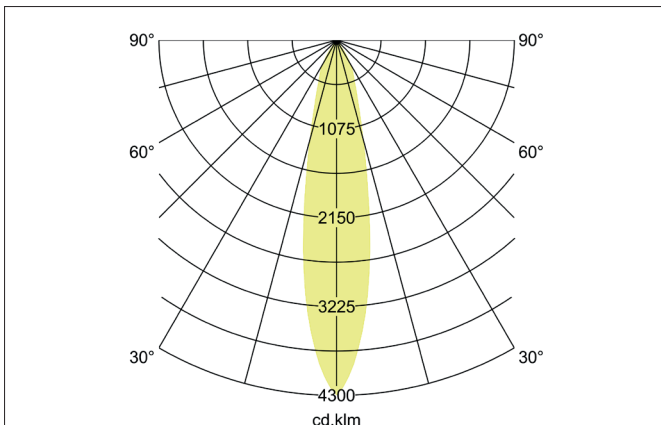

TRAXX MAXI LED pendant luminaire, on/off switchable

Article no. 88882164

Light.
For Generations.**Tender**

LED pendant luminaire, on/off switchable, Round. Ceiling cut-out Installation depth mm, Weight 0,914 kg, with rotationssymmetrical, deep, wide distributed light intensity. optimal light distribution due to a glass transparent cover. Luminous flux 3.589 lm, Power 1 x 28 W, Light colour neutral white, Correlated color temprature (CCT) 4.000 K, Colour rendering index CRI > 90, Rated life time L80/B50 at 25 °C: 50.000 h, Housing material: Aluminium / Glass / Plastic, Colour: Silver structure, Permissible ambient temperature (ta): -20 °C - +25 °C, Protection class (EN 61140): I, Degree of protection (DIN EN 60529): IP20, .With electronic driver, on/off switchable.

Article data	
Article no.	88882164
GTIN	4251433979241
Series name	TRAXX MAXI
Short description	LED pendant luminaire, on/off switchable
Material	Aluminium / Glass / Plastic
Colour	Silver
Type of surface	Structure
Shape	Round
Hight	163 mm
Weight	0.914 kg

TRAXX MAXI LED pendant luminaire, on/off switchable

Article no. 88882164

Light.
For Generations.

Lighting technology	
Colour temperature	4.000 K
Light colour	White
Light output	Direct
Luminous flux	3,589 lm
System efficiency	128 lm/W
McAdam-Step	McAdam-Step 3
Colour rendering	CRI > 90
Reflector	High-gloss
Beam angle	20°
Light sharing	Symmetric
Adjustable color temperature	No