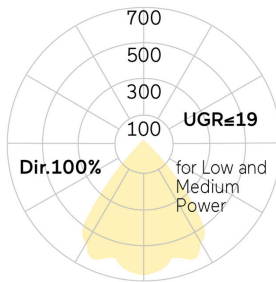

(rectangular). L=1018mm. W=70mm. H=75mm. High-power current. 3590lm. 28W. 2,9kg. Binning initial <= MacAdam 3. IP20. Protection class I. CE, UKCA marking. Prüfzeichen: ENEC. IK02. 220-240V. 50-60 Hz. RG0 (EN62471). Luminous flux reduction up to 0,4%/1.000 operating hours. Nominal failure rate: 0,2%/1.000 operating hours. L80B10 (tq 25°C) = 50.000h. 5 years warranty. Manufacturer: Lightnet GmbH, ISO 9001:2015 and 50001:2018 certified.

lightnet

Matric-F3

Recessed mounted light line, mounting brackets
incl - Direct light distribution

Article code: LF3LEL-840H-L1018-A

Customer / Project: _____

Note: _____

Productname	Matric-F3
Lamp	LED
Installation Type	Recessed mounted light line, mounting brackets incl
Surface finish	Silver Anodised
Light characteristics	Direct light distribution
Colour temperature	4000K
Colour Rendering Index (CRI)	CRI>80
Optical system	Lens Louvre
Reflector Colour Inside	Reflector: Satin Silver
Control	Dimmable (DALI)
Length L/Diameter D (mm)	L=1018mm
Width W (mm)	W=70mm
Height H (mm)	H=75mm
Current/Power	High-Power
Luminous Flux	3590lm
Power consumption	28W
Degree of protection	IP20
Certification	Prüfzeichen: ENEC
LED lifetime	L80B10 (tq 25°C) = 50.000h
Photometric code	8 40 / 3 3 9
Photobiological class	RG0 (EN62471)
Indoor/Outdoor	Indoor: ta [ambient] max. 25°C
Weight (kg)	2,9kg