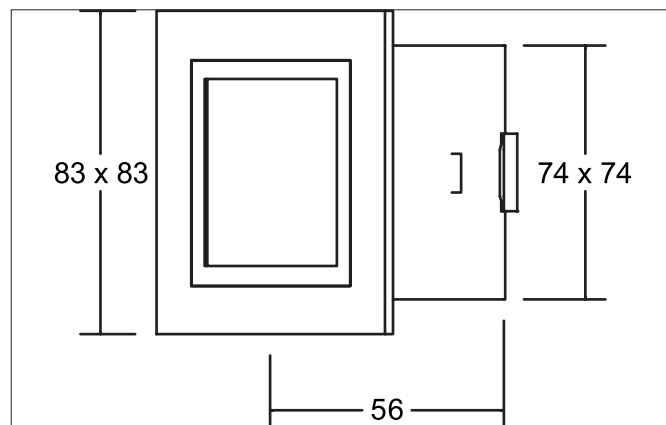

ELEU LED wall recessed light

Article no. P3730Y

Light.
For Generations.**Tender**

LED wall recessed light, Square. Ceiling cut-out L x W 74 x 74 mm, Installation depth 56 mm, Weight 0,222 kg, with rotationssymmetrical, deep, wide distributed light intensity. optimal light distribution due to a glass opal cover. Power 1 x 1,2 W, Light colour StructureNodeImpl 4028e4bd62d2f56b0163736144421f32, Correlated color temprature (CCT) K, Colour rendering index CRI > 80, Housing material: Steel, Colour: Alu, Permissible ambient temperature (ta): -20 °C - +25 °C, Protection class (EN 61140): III, Degree of protection (DIN EN 60529): IP20, .For connection to an external driver, which is not included in the scope of delivery of the luminaire. Depending on driver dimmable.

Article data	
Article no.	P3730Y
GTIN	4250047729969
Series name	ELEU
Short description	LED wall recessed light
Material	Steel
Colour	Alu
Type of surface	Matt
Shape	Square
Built-in width	74 mm
Built-in length	74 mm
Installation depth	56 mm
Width	83 mm
Hight	3 mm
Weight	0.222 kg

ELEU LED wall recessed light

Article no. P3730Y

Light.
For Generations.

Accessories	
	Article no.: 17666000 LED converter 350 mA, on/off switchable Power: 1 - 5 W Dimensions: 52 mm x 30 mm x 23 mm
	Article no.: 17662020 LED converter 350 mA, on/off switchable Power: 1 - 7,2 W Dimensions: 68 mm x 35 mm x 21 mm
	Article no.: 17613000 LED converter 350 mA, on/off switchable Power: 1 - 15 W Dimensions: 115 mm x 34 mm x 19 mm
	Article no.: 17621020 LED converter 350 mA, on/off switchable Power: 1 - 21 W Dimensions: 128 mm x 50 mm x 13 mm
	Article no.: 17648020 LED converter 350 mA, trailing-edge phase dimmable Power: 0,7 - 17 W Dimensions: 166 mm x 46 mm x 34 mm