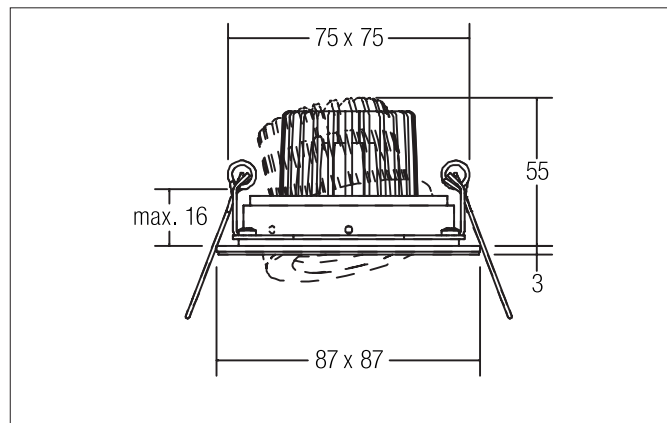

BELLINA LED recessed spot set, on/off switchable

Article no. 38357253

Light.
For Generations.

Tender

LED recessed spot set, on/off switchable, Square. Toolless ceiling installation by installation springs. Ceiling cut-out L x W 75 x 75 mm, Installation depth 55 mm, Length 87 mm, Width 87 mm, Weight 0,286 kg, Reflector silver with rotationssymmetrical, deep, wide distributed light intensity. optimal light distribution due to a glass transparent cover. Luminous flux 680 lm, Power 1 x 6 W, System Efficiency 113 lm/W, Light colour warm white, Correlated color temprature (CCT) 3.000 K, Colour rendering index CRI > 80, Housing material: Aluminium / Glass, Colour: Alu, Permissible ambient temperature (ta): -20 °C - +25 °C, Protection class (EN 61140): II, Degree of protection (DIN EN 60529): IP20. With electronic driver, on/off switchable.

Article data	
Article no.	38357253
GTIN	4251433914266
Series name	BELLINA
Short description	LED recessed spot set, on/off switchable
Material	Aluminium / Glass
Colour	Alu
Type of surface	Matt
Shape	Square
Built-in width	75 mm
Built-in length	75 mm
Installation depth	55 mm
Length	87 mm
Width	87 mm
Hight	3 mm
Weight	0.286 kg

BELLINA LED recessed spot set, on/off switchable

Article no. 38357253

Light.
For Generations.

Lighting technology	
Colour temperature	3.000 K
Light colour	White
Light output	Direct
Luminous flux	680 lm
System efficiency	113 lm/W
Colour rendering	CRI > 80
Reflector	High-gloss
Reflektorfarbe	silver
Beam angle	38°
Light sharing	Symmetric