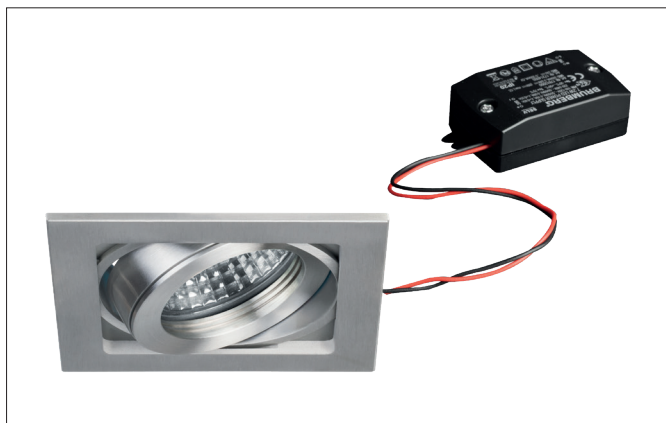

BELLINA LED recessed spot set, on/off switchable

Article no. 38357253

Light.
For Generations.

Tender

LED recessed spot set, on/off switchable, Square. Toolless ceiling installation by installation springs. Ceiling cut-out L x W 75 x 75 mm, Installation depth 55 mm, Length 87 mm, Width 87 mm, Weight 0,286 kg, Reflector silver with rotationssymmetrical, deep, wide distributed light intensity. optimal light distribution due to a glass transparent cover. Luminous flux 680 lm, Power 1 x 6 W, System Efficiency 113 lm/W, Light colour warm white, Correlated color temprature (CCT) 3.000 K, Colour rendering index CRI > 80, Housing material: Aluminium / Glass, Colour: Alu, Permissible ambient temperature (ta): -20 °C - +25 °C, Protection class (EN 61140): II, Degree of protection (DIN EN 60529): IP20. With electronic driver, on/off switchable.

Article data	
Article no.	38357253
GTIN	4251433914266
Series name	BELLINA
Short description	LED recessed spot set, on/off switchable
Material	Aluminium / Glass
Colour	Alu
Type of surface	Matt
Shape	Square
Built-in width	75 mm
Built-in length	75 mm
Installation depth	55 mm
Length	87 mm
Width	87 mm
Hight	3 mm
Weight	0.286 kg

BELLINA LED recessed spot set, on/off switchable

Article no. 38357253

Light.
For Generations.

Lighting technology	
Colour temperature	3.000 K
Light colour	White
Light output	Direct
Luminous flux	680 lm
System efficiency	113 lm/W
Colour rendering	CRI > 80
Reflector	High-gloss
Reflektorfarbe	silver
Beam angle	38°
Light sharing	Symmetric

Operating technology of the luminaire	
Lamp holder	Plug&Play
Power	6 W
Voltage type	DC
Current	350 mA
Lamp	LED
Protection class	III
Degree of protection	IP20
Bulb change possible	The light source of this luminaire may only be replaced by the manufacturer or a service technician commissioned by him or a similarly qualified person.