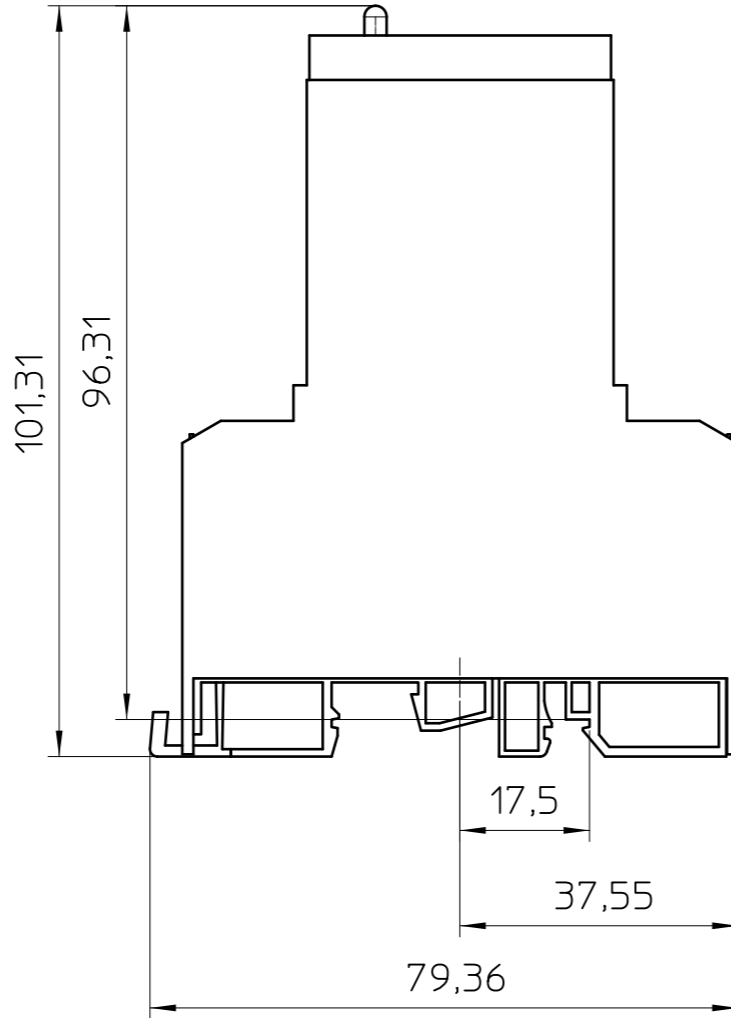

General Information
 - Simplified representation
 - Document excluded from change process
 - Linear dimensions [mm]

DIN A3 	document-No. / RI	date	scale
	01158306 / 00	28.08.2018	1:1
ident.-No.	document-type		
2954280	TECDC 2D_Productdrawing		
description		EMG 17-OV-230AC/240AC/3	
page 1	of 1		