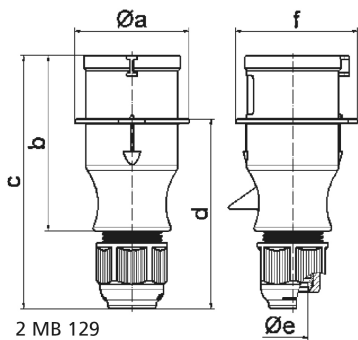

## Plug - with screw terminals one piece housing

Product description	
BALS-Prd.-Nr	21005-TLS
EAN	4024941192361
Product category	TLS plug with Multi-Grip cable gland
Current	16A
Number of poles	4p
Poles	3P+PE
Position of earth contact	6 h
Voltage	380 up to 415V
Frequency	50 and 60Hz

Product description	
Protection degree	IP44
Colour code	red RAL 3000
Colour of appliance	Enclosure red RAL 3000, Cable gland grey RAL 7035
Connection design	with screw terminal
Maximum conductor size	2,5 qmm
Cable entry	Cable gland
Height	143mm
Width	60mm
Depth	68mm
Material of enclosure	Polyamide
Contact	The contact carrier is made of polyamide, The contacts are brass

Additional technical properties	
	one piece housing, Multi-Grip cable gland with gasket and integrated strain relief, For cable diameter from 8 up to max. 18 mm

Logistics data	
Weight/pcs	0.148 kg / Piece
Packaging	Bag
Content amount	1 ST
EAN	4024941192361

Logistics data	
Length	68 mm
Width	60 mm
Height	143 mm
Weight	0.149 kg
Volume	583.44 ccm
Packaging	Carton
Content amount	10 ST
EAN	4024941828192
Length	248 mm
Width	158 mm
Height	123 mm
Weight	1.577 kg
Volume	3,960 ccm