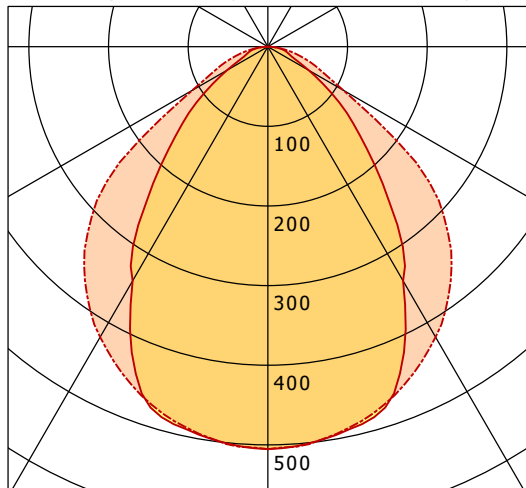

LK-L 070.11830.2245.1/DALI

Lichtkanal 070 | Light-Insert (APB, 1xLED 51W 830/3000K 8200lm)

— C0/C180 cd / 1000 lm - - - C90/C270

	C0	C90	C180	C270
0°	505	505	505	505
15°	487	482	487	482
30°	340	421	340	421
45°	170	316	170	316
60°	59	109	59	109
75°	24	38	24	38
90°	1	0	1	0
cd / 1000 lm				

Offset [m] Cone width [m] Illuminance [lx]

η	LED
Efficiency	161 lm/W
Direct/Indirect	↓ 100% / ↑ 0%
System Power	51 W
UGR	X=4H, Y=8H
Reflection factors	70/50/20
UGR C0/C180	21.6
UGR C90/C270	24.0
CIE Flux Codes	63 89 98 100 100
Ra/CRI	>80