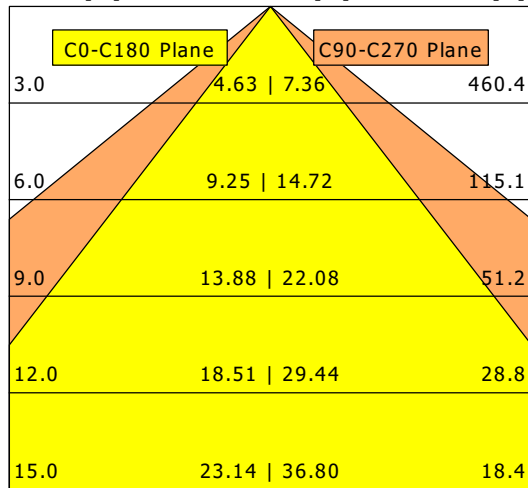

LK-L 070.11830.2245.1/DALI

Lichtkanal 070 | Light-Insert (APB, 1xLED 51W 830/3000K 8200lm)

— C0/C180 cd / 1000 lm - - - C90/C270

	C0	C90	C180	C270
0°	505	505	505	505
15°	487	482	487	482
30°	340	421	340	421
45°	170	316	170	316
60°	59	109	59	109
75°	24	38	24	38
90°	1	0	1	0
cd / 1000 lm				

Offset [m] Cone width [m] Illuminance [lx]

η	LED
Efficiency	161 lm/W
Direct/Indirect	↓ 100% / ↑ 0%
System Power	51 W
UGR	X=4H, Y=8H
Reflection factors	70/50/20
UGR C0/C180	21.6
UGR C90/C270	24.0
CIE Flux Codes	63 89 98 100 100
Ra/CRI	>80