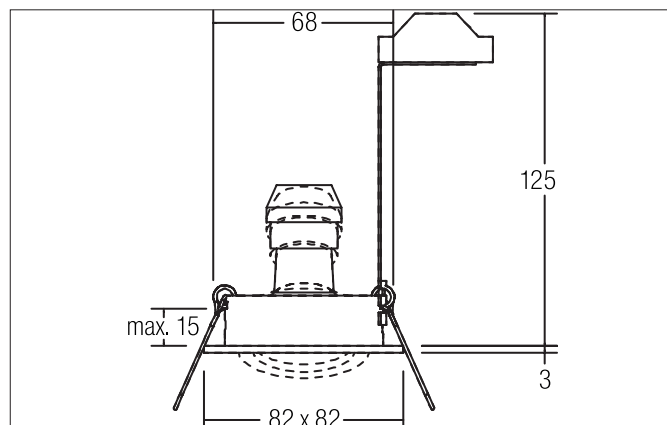

TIRREL-S Recessed spot, GU 10

Article no. 36144170

Light.
For Generations.**Tender**

Recessed spot, GU10, white structure, Square. In a compact design, for installation in tool-less rapid assembly systems. Including bracket with GU10 socket for standard-compliant strain relief. Lamp holder: GU10, Mounting method: Recessed mounting, Place of installation: Ceiling-mounted, Material: Aluminium, Degree of protection: according to DIN EN 60529 IP20, Protection class: (EN 61140) II, Voltage: 230V AC 50Hz, Power: 50W, Amount of light sources / fittings: 1.0 Qty, Adjustability: Pivoted, With control gear: No, Control: Other.

Product Benefits

- Recessed spot in square shape made of solid aluminum.
for LED retrofit lamps with GU10 base.
- Ceiling cutout 68 mm, diameter 82 mm, installation depth 125 mm, IP20.
- Pivoting range 25°.
- Large color variation. Without visible snap ring.
- Classic, formally restrained design.
- In the same optics also available as GX5.3 version, as switchable and dimmable set (trailing-edge phase or DALI) and as a loudspeaker.
- In addition in the same surface structure and in the same color also available in round version.

TIRREL-S Recessed spot, GU 10

Article no. 36144170

Light.
For Generations.

Article data	
Article no.	36144170
GTIN	4251433958307
Series name	TIRREL-S
Short description	Recessed spot, GU10
Material	Aluminium
Colour	White
Type of surface	Structure
Shape	Square
Built-in diameter	68 mm
Installation depth	125 mm
Length	82 mm
Width	82 mm
Height	3 mm
Weight	0.135 kg