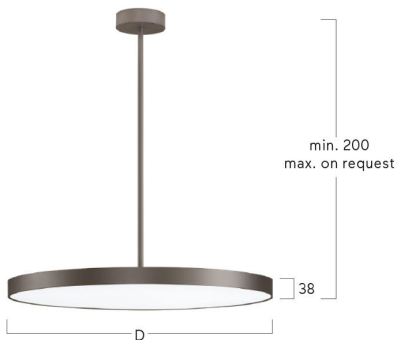

lightnet

Basic-P5

Pendant luminaire - Direct/indirect light distribution

Article code: BP5OBE-840M-D800-P

Illustrations may only be similar and serve as an orientation.

Basic-P5. LED. Pendant luminaire. Luminaire body with 38mm visible overall height and minimalist edge of only 5mm. Luminaire body made of high-quality aluminum profile. Surface finish Jet Black. Direct/indirect light distribution. Colour temperature: 4000K (Cool White). Colour Rendering Index (CRI): >80. Opal diffuser for enhanced light transmission and perfect uniform illumination. Switchable. DxH (round). D=800mm. H=38mm. Rod suspension with ceiling rose (Set). Pendant

lightnet

Basic-P5

Pendant luminaire - Direct/indirect light distribution

Article code: BP5OBE-840M-D800-P

Customer / Project: _____

Note: _____

Productname	Basic-P5
Lamp	LED
Installation Type	Pendant luminaire
Surface finish	Jet Black
Light characteristics	Direct/indirect light distribution
Colour temperature	4000K
Colour Rendering Index (CRI)	CRI>80
Optical system	Opal diffuser
Control	Switchable
Length L/Diameter D (mm)	D=800mm
Height H (mm)	H=38mm
Current/Power	Medium-Power
Luminous Flux	7750lm
Power consumption	60W
Suspension	Rod susp. (Set)
Ceiling rose colour	Ceiling rose: Matching luminaire`s surface colour
Pendant length (mm)	Pendant length on request
Degree of protection	IP40
Certification	Prüfzeichen: ENEC
LED lifetime	L85B10 (tq 25°C) = 50.000h
Photometric code	8 40 / 3 3 9
Photobiological class	RG0 (EN62471)
Indoor/Outdoor	Indoor: ta [ambient] max. 25°C
Weight (kg)	9,5kg