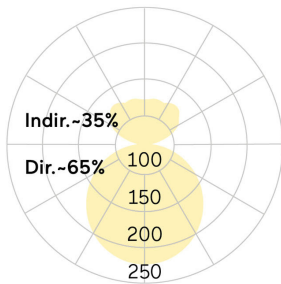

lightnet

Basic-P5

Pendant luminaire - Direct/indirect light distribution

Article code: BP5OBE-840M-D800-P

Customer / Project: _____

Note: _____

Productname	Basic-P5
Lamp	LED
Installation Type	Pendant luminaire
Surface finish	Jet Black
Light characteristics	Direct/indirect light distribution
Colour temperature	4000K
Colour Rendering Index (CRI)	CRI>80
Optical system	Opal diffuser
Control	Switchable
Length L/Diameter D (mm)	D=800mm
Height H (mm)	H=38mm
Current/Power	Medium-Power
Luminous Flux	7750lm
Power consumption	60W
Suspension	Rod susp. (Set)
Ceiling rose colour	Ceiling rose: Matching luminaire`s surface colour
Pendant length (mm)	Pendant length on request
Degree of protection	IP40
Certification	Prüfzeichen: ENEC
LED lifetime	L85B10 (tq 25°C) = 50.000h
Photometric code	8 40 / 3 3 9
Photobiological class	RG0 (EN62471)
Indoor/Outdoor	Indoor: ta [ambient] max. 25°C
Weight (kg)	9,5kg